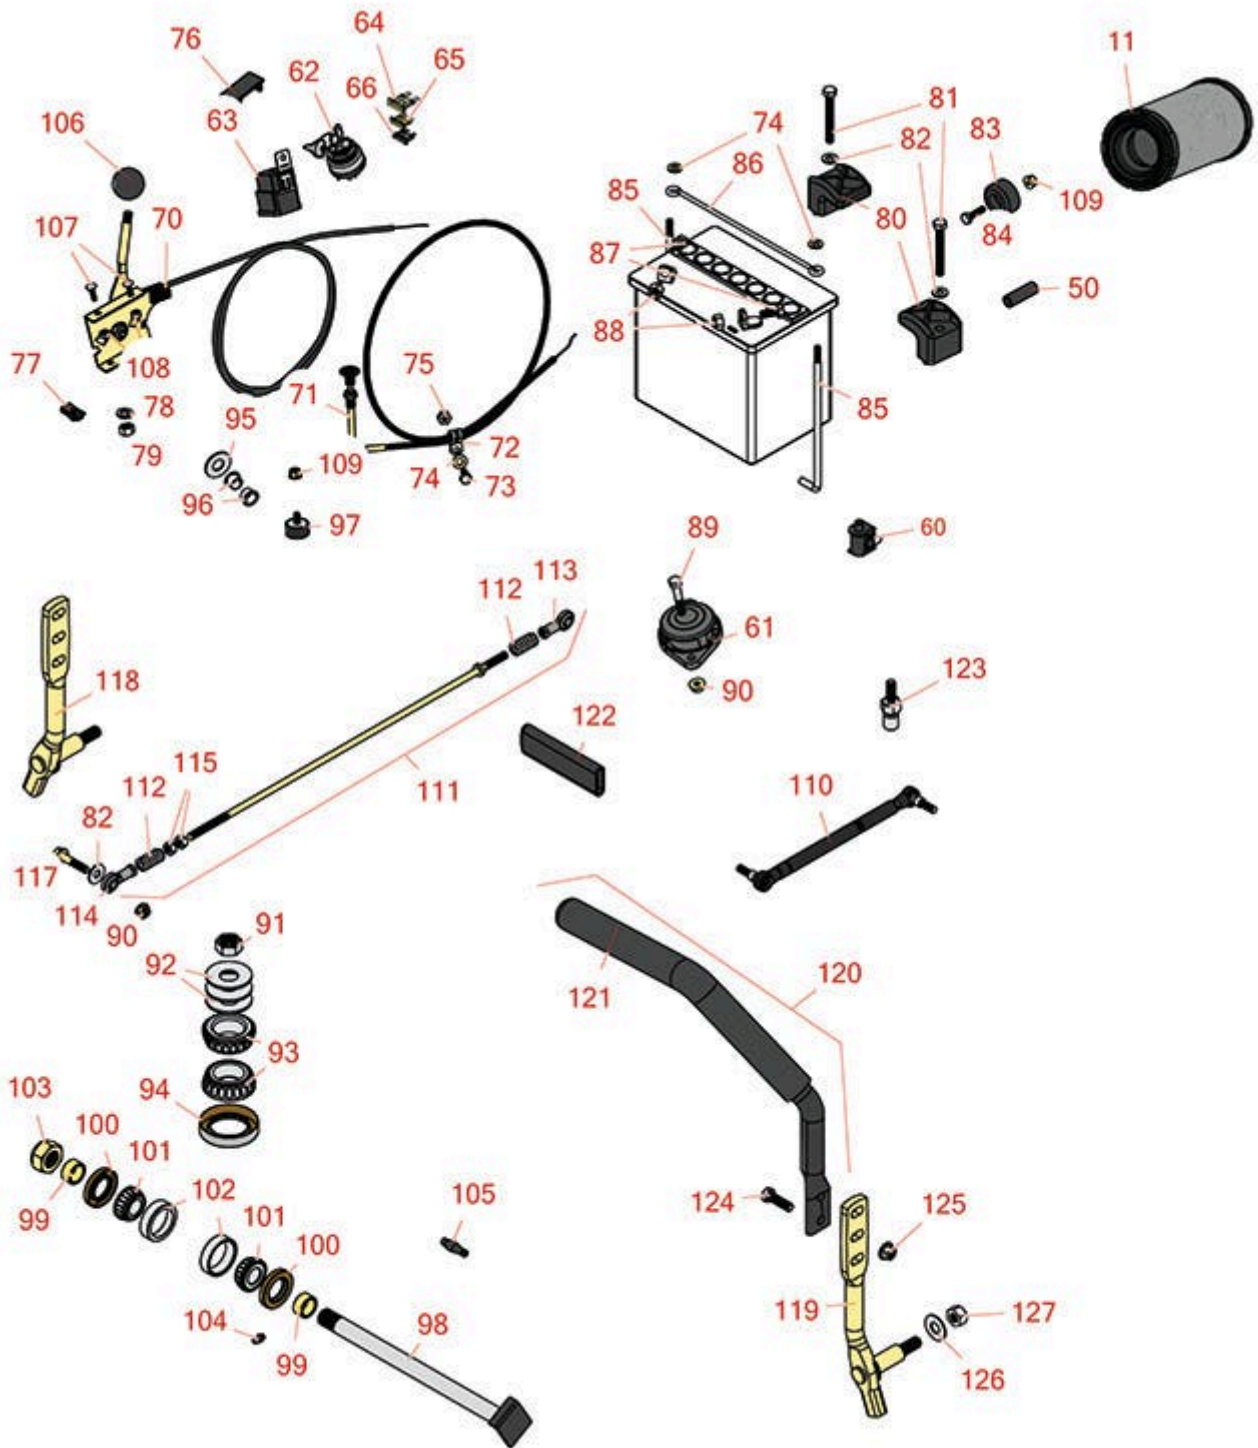

# Replaces Toro Sand Pro 2040Z Parts

Traction Unit  
Traction Unit

All original equipment manufacturers names and part numbers are used for identification purposes only, and we are in no way implying that our products are original equipment parts. Prices subject to change without notice.

# Replaces Toro Sand Pro 2040Z Parts

Traction Unit

Traction Unit

Item R&R  
No Part No.

OEM  
Part No.

Description

Qty  
Req

Order  
Quantity

# Replaces Toro Sand Pro 2040Z Parts

Traction Unit

Traction Unit

Item No	R&R Part No.	OEM Part No.	Description	Qty Req	Order Quantity
73	<b>R400106</b>	321-3, 513315, 908002P	Bolt - Hex HD 1/4-20 x 5/8	1	
74	<b>R3256-22</b>	24-9-BD, 3-1032, 3256-1, 3256-22, 93-0954, 93-0989	Washer - Flat 1/4 Yellow	6	
75	<b>R301504</b>	2296-42, 301504, 32127-24, 32128-33, 32146-17, 3296-16, 3296-42, 3296-42 , 915661P	Locknut - ESNA 1/4-20	6	
76	<b>R99-7420</b>	100-8493, 99-7420	Plug-Hole	1	
77	<b>R107069</b>	107069	Clip - 1/4-20 U Nut	4	
78	<b>R3254-6</b>	01-166-0010, 01-166-0280, 01-166-0610, 3253-5, 3254-18, 3254-6, 3290-223, 48-9370	Washer - Lock 3/8	1	
79	<b>R3219-3</b>	01-188-0624, 215-50, 22-13-BJD, 22-13-BJKD, 3219-3	Nut - 3/8-24	1	
80	<b>R107-4543</b>	107-4543	Clamp	2	
81	<b>R151379</b>	33114-060, 42-9510	Bolt - Hx HD 8-1.25 x 65mm	2	

# Replaces Toro Sand Pro 2040Z Parts

Traction Unit

Traction Unit

Item No	R&R Part No.	OEM Part No.	Description	Qty Req	Order Quantity
125	<b>R104-8301</b>	104-8301, 104-9301, 109-6658, 133-7570	Locknut - 3/8-16 Nylon Flanged	4	
126	<b>R453017</b>	01-166-0050, 01-166-0240, 01-166-0800, 24-13-AD, 24-14-AD, 32-8110, 3256-26, 3256-6, 453017, 69-8980, 87-7270	Washer - Flat 1/2	2	
127	<b>R443818</b>	01-191-0813, 3218-18, 3218-5, 3248-18	Nut - 1/2-13 Hex Jam Zinc	2	