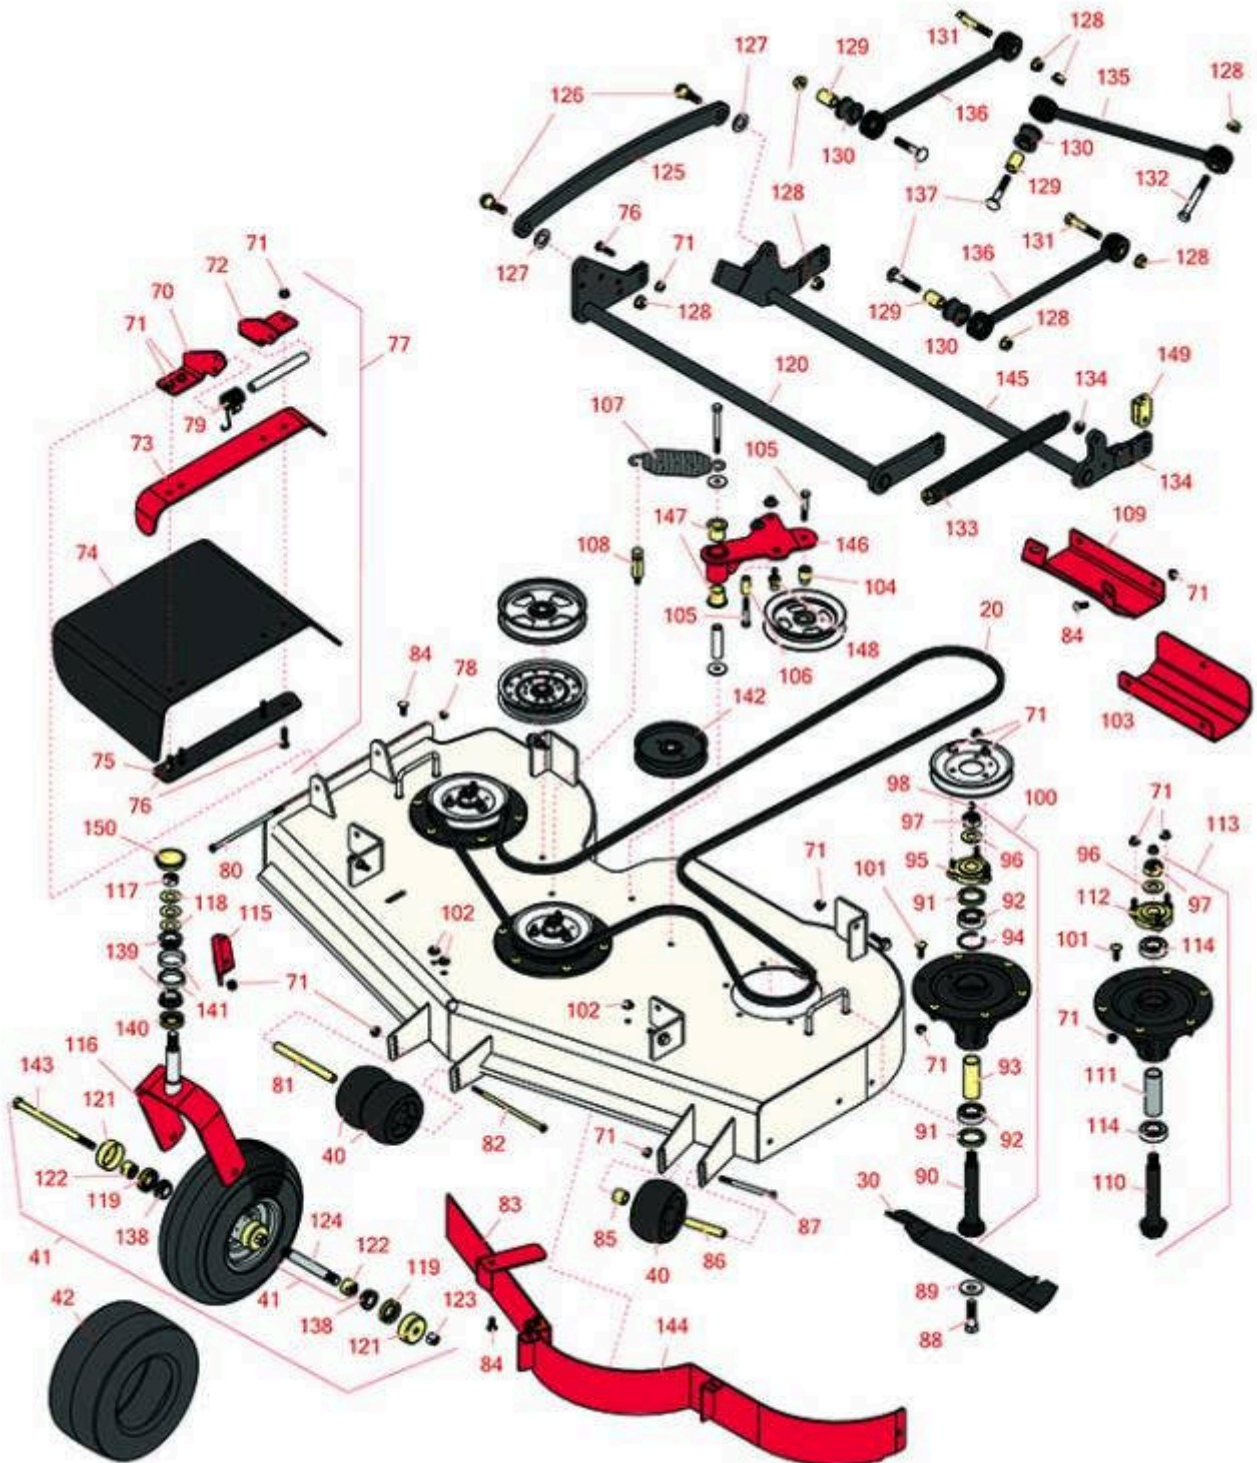

# Replaces Toro Z Master Commerical 3000 Parts

Zero Turn Mower with 48in Deck - Model 74952  
48in Side Discharge Deck

All original equipment manufacturers names and part numbers are used for identification purposes only, and we are in no way implying that our products are original equipment parts. Prices subject to change without notice.

# Replaces Toro Z Master Commercial 3000 Parts

Zero Turn Mower with 48in Deck - Model 74952  
48in Side Discharge Deck

Item No	R&R Part No.	OEM Part No.	Description	Qty Req	Order Quantity
<b>Belts</b>					
20	<b>R115-7407</b>	115-7407	Belt- V	1	
<b>Blades</b>					
30	<b>R107-3192-03</b>	107-3192-03	Mower Blade - 16.5 in High-Flow	3	
30	<b>R110-0414</b>	110-0414	Mower Blade Kit - 16.5 in High-Flow Set/6	1	
<b>Tires</b>					
40	<b>R68-2730</b>	1-603299, 68-2730	Wheel - Anti Scalp	3	
41	<b>R127-9535</b>	127-9535	Tire & Wheel - 13x5.00-6	1	
42	<b>RCT5120211</b>	1-633002	Tire - 13x5.00-6 Nhs (4 Ply) Carlisle Smooth	2	
<b>Other Parts Available</b>					
70	<b>R106-3253-01</b>	106-3253-01	Plate-Hinge, Front	1	
71	<b>R104-8301</b>	104-8301, 104-9301, 109-6658, 133-7570	Locknut - 3/8-16 Nylon Flanged	48	
72	<b>R108-4059-01</b>	108-4059-01	Plate-Hinge, Rear	1	
73	<b>R106-3246-01</b>	106-3246-01	Deflector	1	
74	<b>R151416</b>	108-5029, 110-0759, 151416	Deflector - Long	1	
75	<b>R106-3248-03</b>	106-3248-03	Strap - Discharge	1	
76	<b>R3231-4</b>	01-157-0440, 01-173-0612, 3231-4	Bolt - Carriage 3/8-16 x 1-1/2	4	
77	<b>R108-2792</b>	108-2792	Rubber Deflector Assy	1	