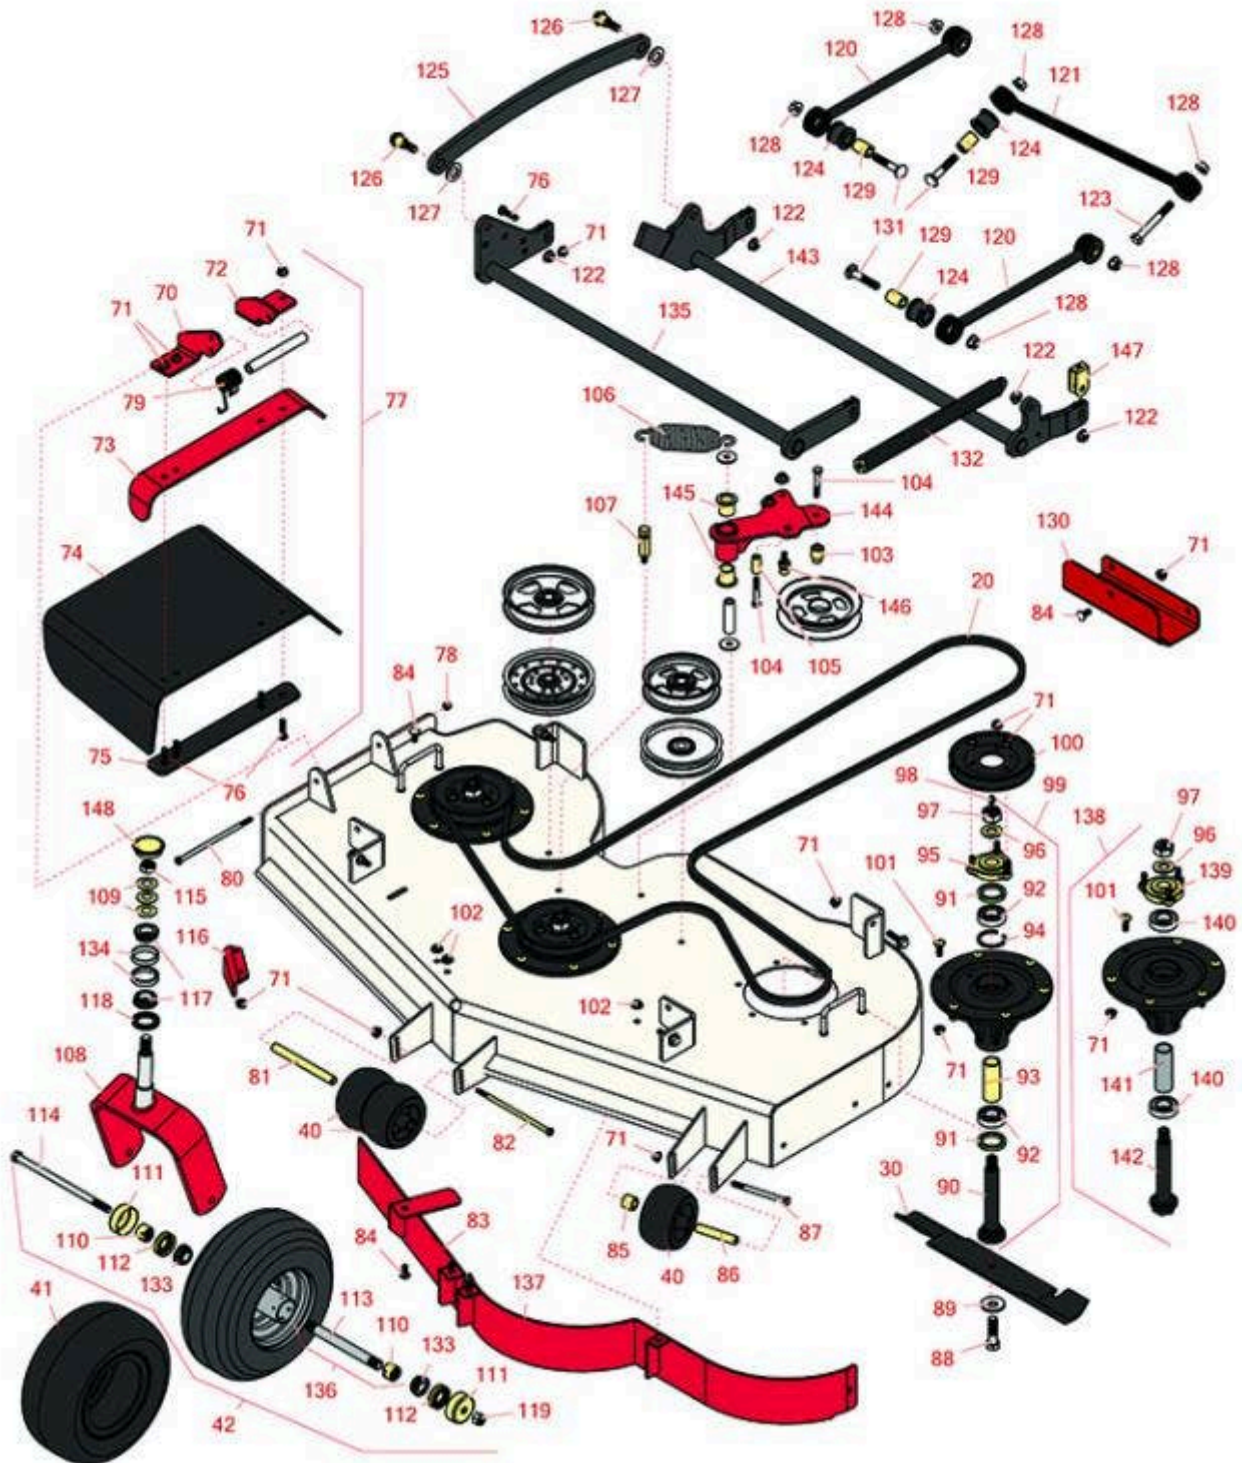

Replaces Toro Z Master Commerical 3000 Parts

Zero Turn Mower with 52in Deck - Model 74955
52in Side Discharge Deck

All original equipment manufacturers names and part numbers are used for identification purposes only, and we are in no way implying that our products are original equipment parts. Prices subject to change without notice.

Replaces Toro Z Master Commercial 3000 Parts

Zero Turn Mower with 52in Deck - Model 74955
52in Side Discharge Deck

| Item No | R&R Part No. | OEM Part No. | Description | Qty Req | Order Quantity |
|------------------------------|---------------------|---|--|---------|----------------|
| Belts | | | | | |
| 20 | R115-7426 | 115-7426 | Belt- V | 1 | |
| Blades | | | | | |
| 30 | R105-7781-03 | 105-7781-03 | Mower Blade - 18 in High-Flow | 3 | |
| 30 | R108-1117 | 108-1117 | Mower Blade Kit - 18 in High-Flow Set/6 | 1 | |
| 30 | R105-7779-03 | 105-7779-03 | Mower Blade - 18 in Recycler | 3 | |
| 30 | R110-0408 | 110-0408 | Mower Blade Kit - 18 in Recycler Set/6 | 1 | |
| Tires | | | | | |
| 40 | R68-2730 | 1-603299, 68-2730 | Wheel - Anti Scalp | 3 | |
| 41 | RCT5121861 | 1-523009, 126-5959 | Tire - 13x6.50-6 Nhs (4 Ply) Carlisle Smooth | 2 | |
| 41 | R127-9540 | 127-9540 | Tire & Wheel - 13x6.50-6 Pneumatic | 2 | |
| Other Parts Available | | | | | |
| 70 | R106-3253-01 | 106-3253-01 | Plate-Hinge, Front | 1 | |
| 71 | R104-8301 | 104-8301, 104-9301, 109-6658, 133-7570 | Locknut - 3/8-16 Nylon Flanged | 48 | |
| 72 | R108-4059-01 | 108-4059-01 | Plate-Hinge, Rear | 1 | |
| 73 | R106-3246-01 | 106-3246-01 | Deflector | 2 | |
| 74 | R151416 | 108-5029, 110-0759, 151416 | Deflector - Long | 1 | |
| 75 | R106-3248-03 | 106-3248-03 | Strap - Discharge | 1 | |