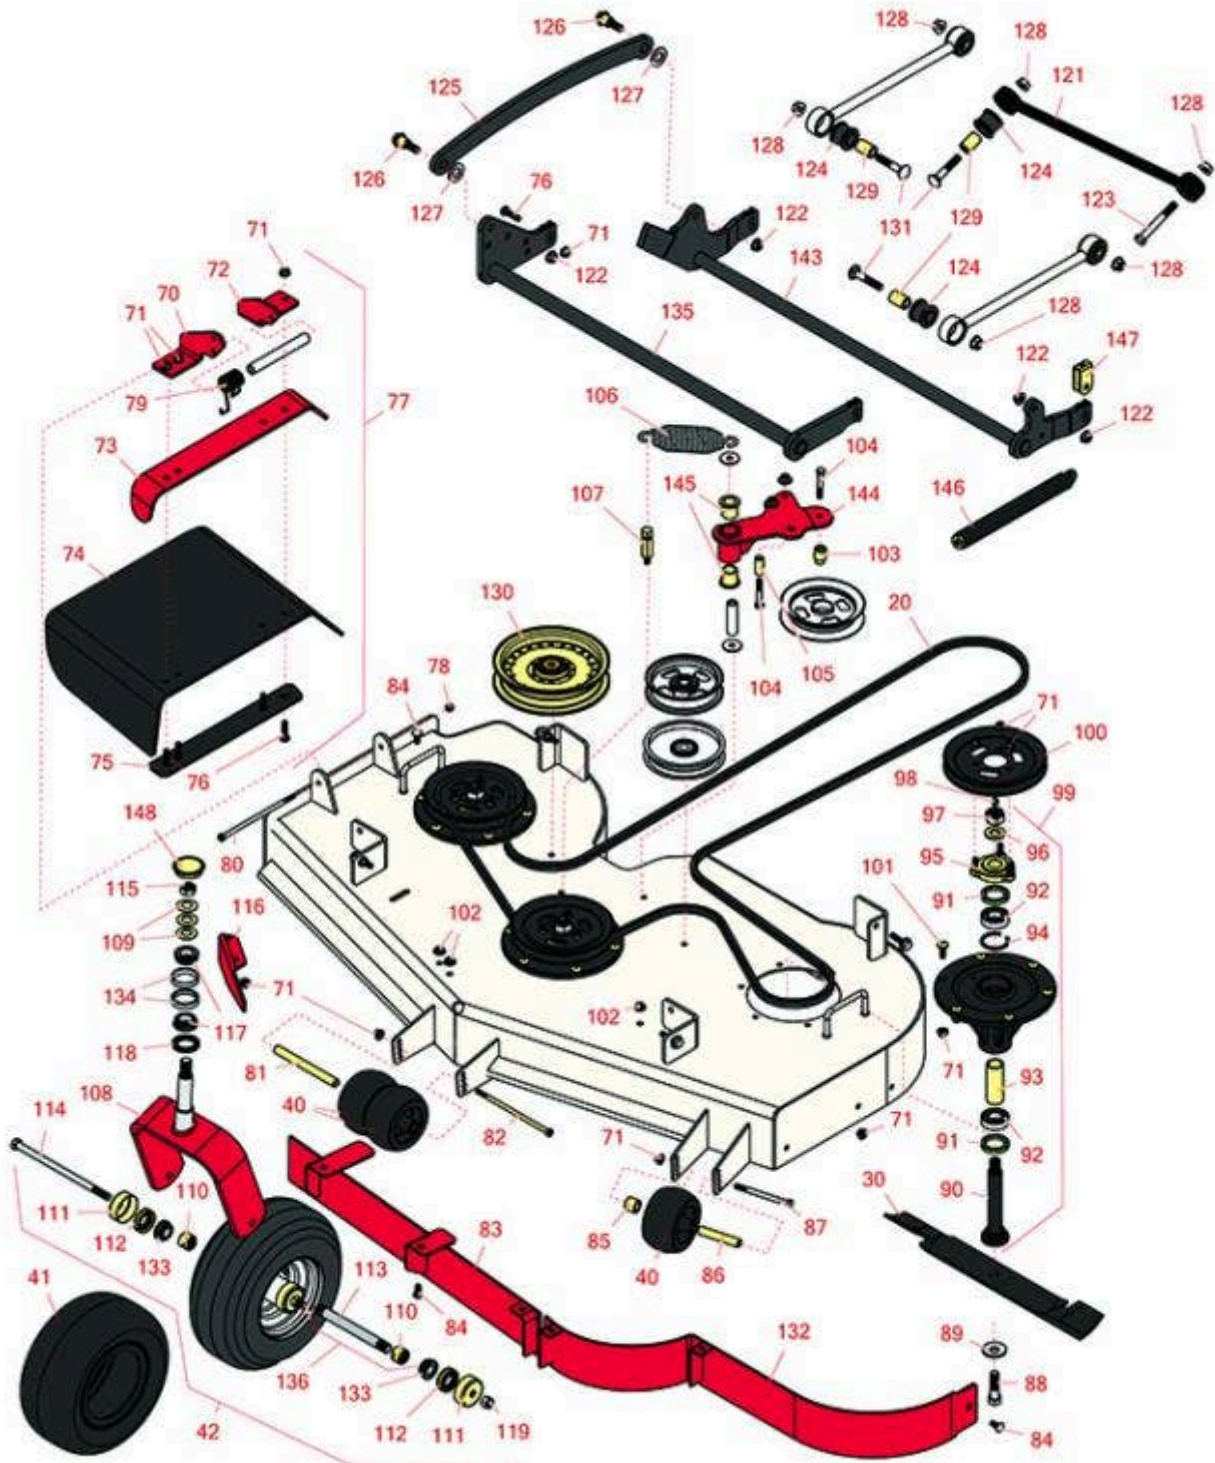

Replaces Toro Z Master Commerical 3000 Parts

Zero Turn Mower with 60in Deck - Model 74956
60in Side Discharge Deck

All original equipment manufacturers names and part numbers are used for identification purposes only, and we are in no way implying that our products are original equipment parts. Prices subject to change without notice.

Replaces Toro Z Master Commercial 3000 Parts

Zero Turn Mower with 60in Deck - Model 74956
60in Side Discharge Deck

| Item No | R&R Part No. | OEM Part No. | Description | Qty Req | Order Quantity |
|------------------------------|---------------------|-----------------------------|--|---------|----------------|
| Belts | | | | | |
| 20 | R114-5858 | 114-5858 | Belt - V - Deck | 1 | |
| Blades | | | | | |
| 30 | R105-7716-03 | 105-7716-03 | Mower Blade - 20.5 in Lo-Flow | 3 | |
| 30 | R108-1128 | 108-1128 | Mower Blade Kit - 20.5 in Lo-Flow Set/6 | 1 | |
| 30 | R105-7715-03 | 105-1115-03, 105-7715-03 | Mower Blade - 20.5 in Mid-Flow | 3 | |
| 30 | R108-1123 | 108-1123 | Mower Blade Kit - 20.5 in Mid-Flow Set/6 | 1 | |
| 30 | R105-7718-03 | 105-7718-03 | Mower Blade - 20.5 in High-Flow | 3 | |
| 30 | R108-1114 | 108-1114 | Mower Blade Kit - 20.5 in High-Flow Set/6 | 1 | |
| 30 | R105-7777-03 | 105-7777-03 | Mower Blade - 20.5 in Recycler | 3 | |
| 30 | R110-0405 | 110-0405 | Mower Blade Kit - 20.5 in Recycler Set/6 | 1 | |
| 30 | R105-8777-03 | 105-8777-03 | Mower Blade - 20.5 in Mulcher | 3 | |
| 30 | R108-1115 | 108-1115 | Mower Blade Kit - 20.5 in Mulcher Set/6 | 1 | |
| Tires | | | | | |
| 40 | R68-2730 | 1-603299, 68-2730 | Wheel - Anti Scalp | 4 | |
| 41 | RCT5121861 | 1-523009, 126-5959 | Tire - 13x6.50-6 Nhs (4 Ply) Carlisle Smooth | 2 | |
| 42 | R117-0361 | 117-0361 | Wheel & Tire Assy 13x6.50-6 Pneumatic | 1 | |
| Other Parts Available | | | | | |
| 70 | R106-3253-01 | 106-3253-01 | Plate-Hinge, Front | 1 | |