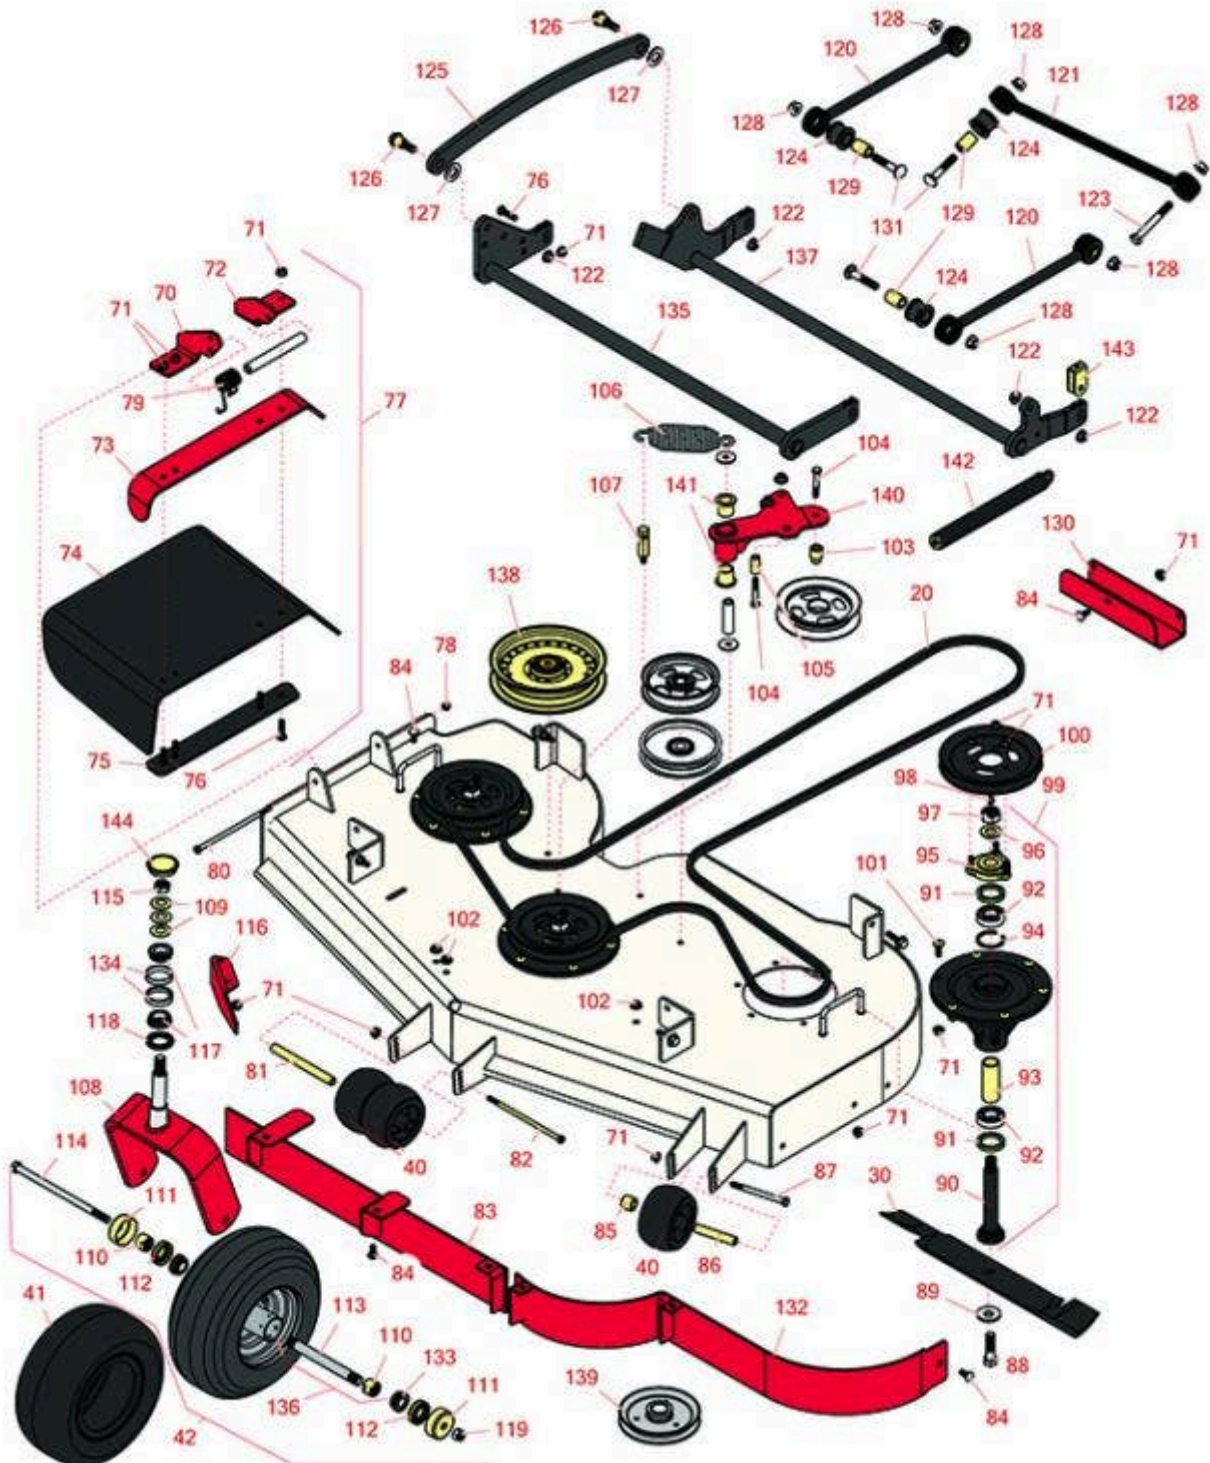

Replaces Toro Z Master Commerical 3000 Parts

Zero Turn Mower with 60in Deck - Model 74957
60in Side Discharge Deck

All original equipment manufacturers names and part numbers are used for identification purposes only, and we are in no way implying that our products are original equipment parts. Prices subject to change without notice.

Replaces Toro Z Master Commercial 3000 Parts

Zero Turn Mower with 60in Deck - Model 74957
60in Side Discharge Deck

Item No	R&R Part No.	OEM Part No.	Description	Qty Req	Order Quantity
Belts					
20	R114-5858	114-5858	Belt - V - Deck	1	
Blades					
30	R105-7716-03	105-7716-03	Mower Blade - 20.5 in Lo-Flow	3	
30	R108-1128	108-1128	Mower Blade Kit - 20.5 in Lo-Flow Set/6	1	
30	R105-7715-03	105-1115-03, 105-7715-03	Mower Blade - 20.5 in Mid-Flow	3	
30	R108-1123	108-1123	Mower Blade Kit - 20.5 in Mid-Flow Set/6	1	
30	R105-7718-03	105-7718-03	Mower Blade - 20.5 in High-Flow	3	
30	R108-1114	108-1114	Mower Blade Kit - 20.5 in High-Flow Set/6	1	
30	R105-7777-03	105-7777-03	Mower Blade - 20.5 in Recycler	3	
30	R110-0405	110-0405	Mower Blade Kit - 20.5 in Recycler Set/6	1	
30	R105-8777-03	105-8777-03	Mower Blade - 20.5 in Mulcher	3	
30	R108-1115	108-1115	Mower Blade Kit - 20.5 in Mulcher Set/6	1	
Tires					
40	R68-2730	1-603299, 68-2730	Wheel - Anti Scalp	4	
41	RCT5121861	1-523009, 126-5959	Tire - 13x6.50-6 Nhs (4 Ply) Carlisle Smooth	2	
42	R127-9540	127-9540	Tire & Wheel - 13x6.50-6 Pneumatic	2	
Other Parts Available					
70	R106-3253-01	106-3253-01	Plate-Hinge, Front	1	