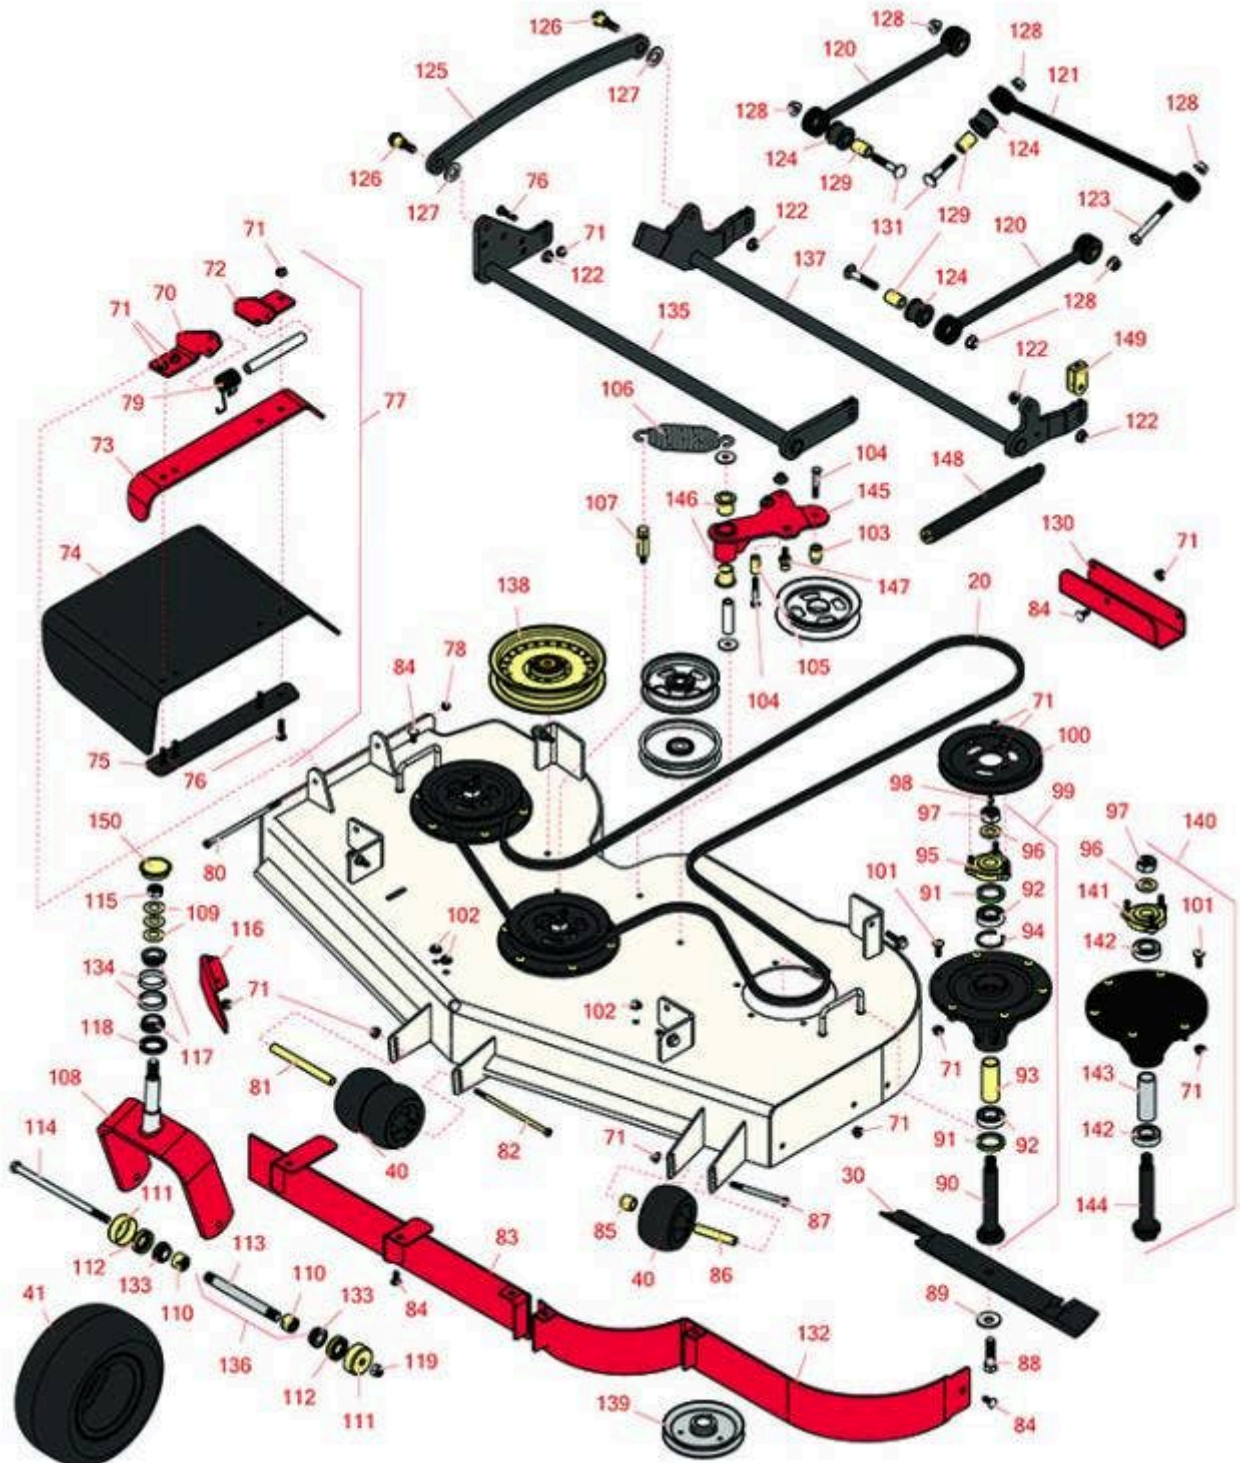

Replaces Toro Z Master Commerical 3000 Parts

Zero Turn Mower with 60in Deck - Model 74958
60in Side Discharge Deck

All original equipment manufacturers names and part numbers are used for identification purposes only, and we are in no way implying that our products are original equipment parts. Prices subject to change without notice.

Replaces Toro Z Master Commercial 3000 Parts

Zero Turn Mower with 60in Deck - Model 74958
60in Side Discharge Deck

Item No	R&R Part No.	OEM Part No.	Description	Qty Req	Order Quantity
Belts					
20	R114-5858	114-5858	Belt - V - Deck	1	
Blades					
30	R105-7716-03	105-7716-03	Mower Blade - 20.5 in Lo-Flow	3	
30	R108-1128	108-1128	Mower Blade Kit - 20.5 in Lo-Flow Set/6	1	
30	R105-7715-03	105-1115-03, 105-7715-03	Mower Blade - 20.5 in Mid-Flow	3	
30	R108-1123	108-1123	Mower Blade Kit - 20.5 in Mid-Flow Set/6	1	
30	R105-7718-03	105-7718-03	Mower Blade - 20.5 in High-Flow	3	
30	R108-1114	108-1114	Mower Blade Kit - 20.5 in High-Flow Set/6	1	
30	R105-7777-03	105-7777-03	Mower Blade - 20.5 in Recycler	3	
30	R110-0405	110-0405	Mower Blade Kit - 20.5 in Recycler Set/6	1	
30	R105-8777-03	105-8777-03	Mower Blade - 20.5 in Mulcher	3	
30	R108-1115	108-1115	Mower Blade Kit - 20.5 in Mulcher Set/6	1	
Tires					
40	R68-2730	1-603299, 68-2730	Wheel - Anti Scalp	4	
41	RCT5121861	1-523009, 126-5959	Tire - 13x6.50-6 Nhs (4 Ply) Carlisle Smooth	2	
41	R127-9540	127-9540	Tire & Wheel - 13x6.50-6 Pneumatic	2	
Other Parts Available					
70	R106-3253-01	106-3253-01	Plate-Hinge, Front	1	