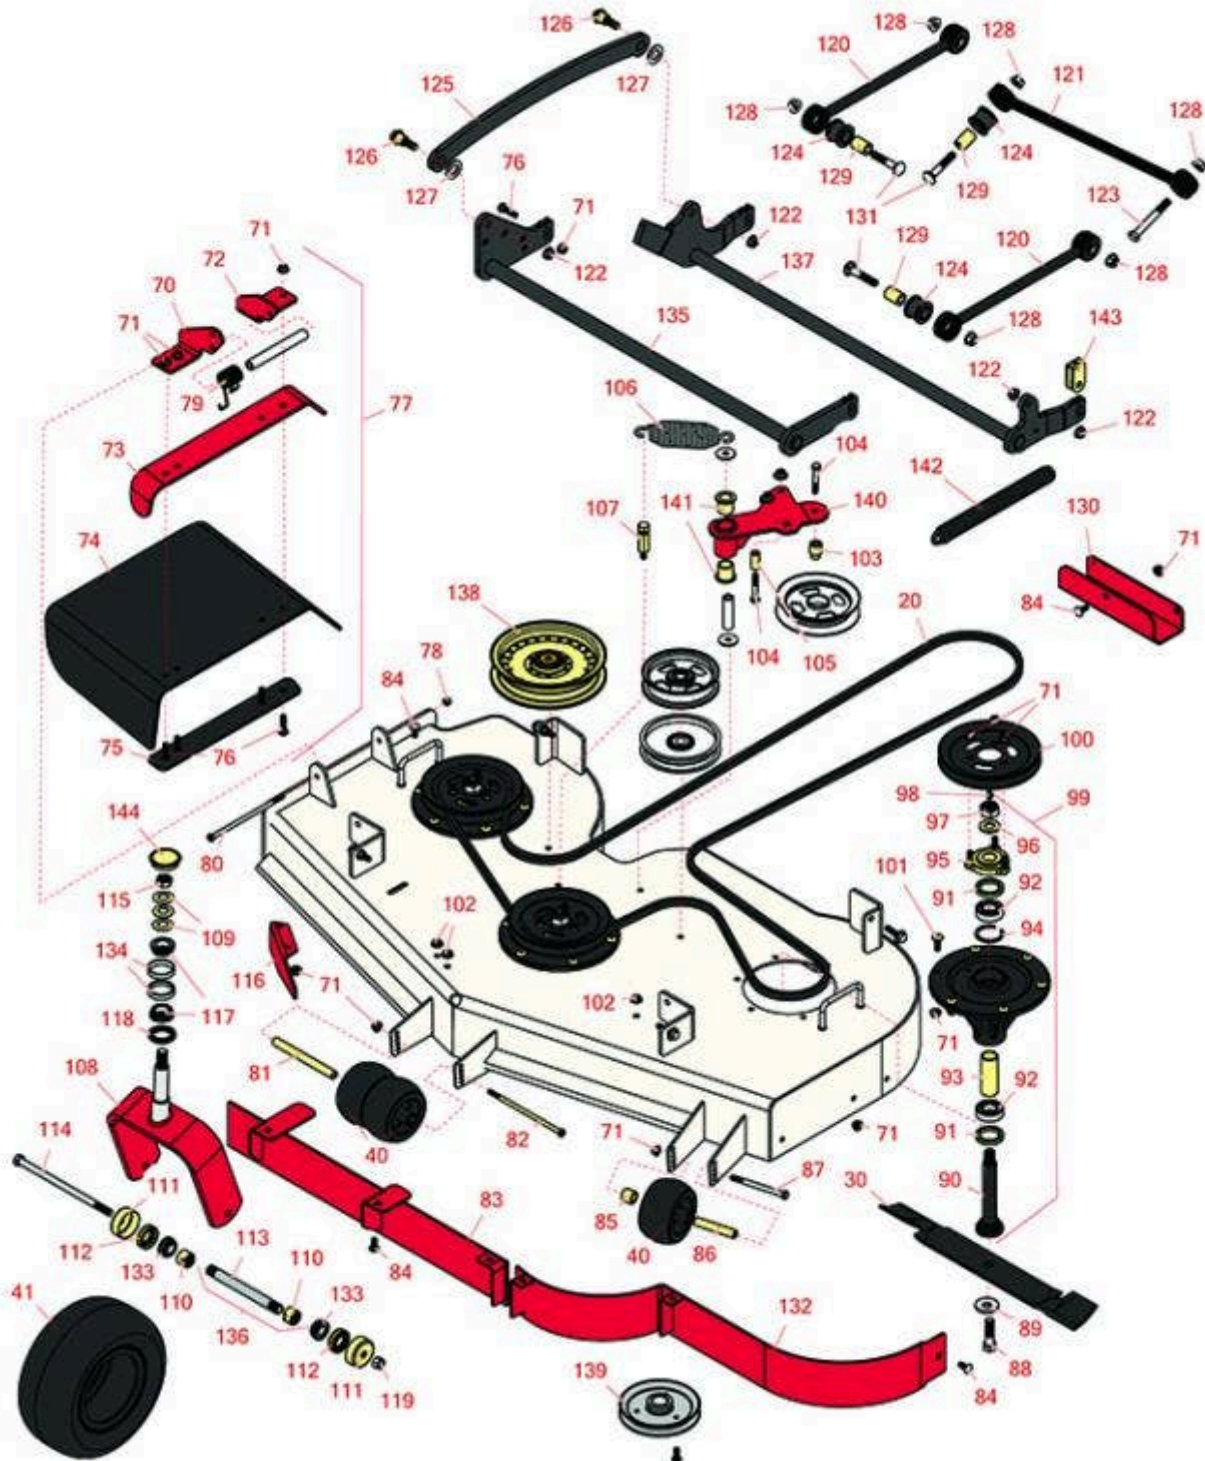

Replaces Toro Z Master Commerical 3000 Parts

Zero Turn Mower with 60in Deck - Model 74996
60in Side Discharge Deck

All original equipment manufacturers names and part numbers are used for identification purposes only, and we are in no way implying that our products are original equipment parts. Prices subject to change without notice.

Replaces Toro Z Master Commercial 3000 Parts

Zero Turn Mower with 60in Deck - Model 74996
60in Side Discharge Deck

Item No	R&R Part No.	OEM Part No.	Description	Qty Req	Order Quantity
Belts					
20	R114-5858	114-5858	Belt - V - Deck	1	
Blades					
30	R105-7716-03	105-7716-03	Mower Blade - 20.5 in Lo-Flow	3	
30	R108-1128	108-1128	Mower Blade Kit - 20.5 in Lo-Flow Set/6	3	
30	R105-7715-03	105-1115-03, 105-7715-03	Mower Blade - 20.5 in Mid-Flow	3	
30	R108-1123	108-1123	Mower Blade Kit - 20.5 in Mid-Flow Set/6	3	
30	R105-7718-03	105-7718-03	Mower Blade - 20.5 in High-Flow	3	
30	R108-1114	108-1114	Mower Blade Kit - 20.5 in High-Flow Set/6	3	
30	R105-7777-03	105-7777-03	Mower Blade - 20.5 in Recycler	3	
30	R110-0405	110-0405	Mower Blade Kit - 20.5 in Recycler Set/6	3	
30	R105-8777-03	105-8777-03	Mower Blade - 20.5 in Mulcher	3	
30	R108-1115	108-1115	Mower Blade Kit - 20.5 in Mulcher Set/6	3	
Tires					
40	R68-2730	1-603299, 68-2730	Wheel - Anti Scalp	4	
41	RCT5121861	1-523009, 126-5959	Tire - 13x6.50-6 Nhs (4 Ply) Carlisle Smooth	2	
41	R127-9540	127-9540	Tire & Wheel - 13x6.50-6 Pneumatic	2	
Other Parts Available					
70	R106-3253-01	106-3253-01	Plate-Hinge, Front	1	