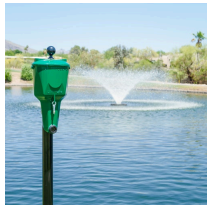

Ultimate Ball Washer

RP209

Details

Large, 7 pint capacity stands up to high traffic areas on the course, and the front clean-out plug makes maintenance easy. The cast aluminum body and lid are assembled with strong 3/8 inch Teflon-coated set screws that resist corrosion and provide superior grip during installation, plus easy removal. A towel clip is included at the front of the washer for convenience. Towels and decals available separately. Personalize each washer with your course logo! The durable 3" outdoor decals match those available for the R&R Tee and Practice Green Markers.

Specifications

Manufacturer R&R Products

Options

Color
Brown
White
Blue
Tan
Black
Red
Orange
Forest Green
Yellow

Replacement Parts

RP200-10 Ball Washer Overhaul Kit
RP200-20 Inner Can with Brush
RP200-3 Agitator Assembly
RP200-8 Lock Nut - Agitator
RP203-10 Drain Plug Wrench
RP203-25 Gasket - Round Ball