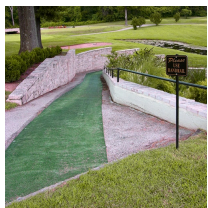

PEM Matting - 3 x 25 Roll

RPEM325

Details

Solve your Softspikes slippage problems! P.E.M. matting provides sure footing and excellent traction, reducing risk of slippage and injury on bridges, steps and walkways. Eliminates golf ball bounce on cart paths and worn pathways. Ideal for beverage areas, tee boxes, clubhouse areas, around greens or fairways. Adhere to concrete, wood, asphalt or steel with silicone or screws. Trims easily with razor knife for custom fitting. Lightweight yet resistant to wind uplift. Water drains through the mat eliminating standing liquids. Moisture evaporates beneath mat reducing algae growth. Cleans easily with sweeping or wash down. UV to resist fading. Weatherability -35F to +180F. Hunter Green or Black. Silicone requirements - 4 tubes/roll for foot traffic, 8 tubes/roll for cart traffic.

- Improves footing in high traffic areas
- Water drains through
- Moisture evaporates beneath mat
- Cleans easily
- Adheres to concrete, wood, asphalt or steel
- Weather and UV resistant
- 36" wide x 25 foot roll

Specifications

Manufacturer

R&R Products

Options

Color

- Blue
- Black
- Sand
- Gray
- Green
- Chocolate Brown

GERT KAUFMANN Golf Course Management

Graf-Buttler-Strasse 7 Haimhausen, 85778