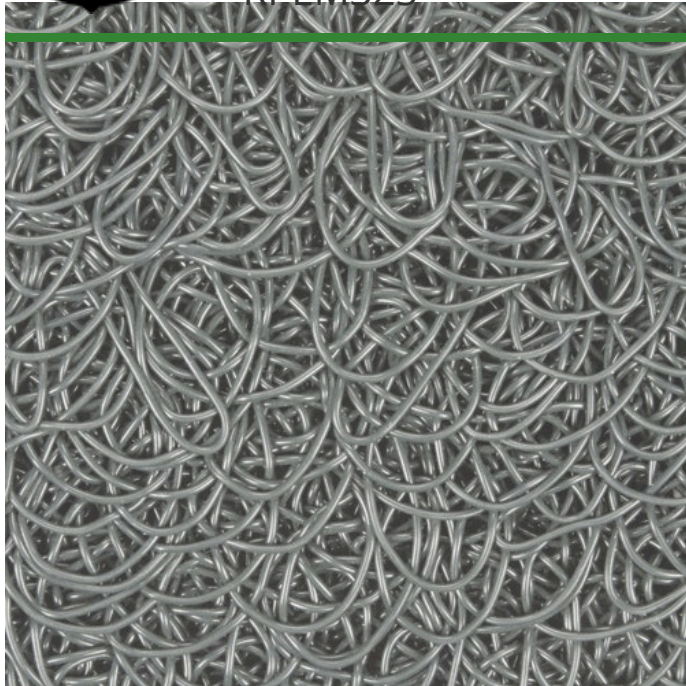

PEM Matting - 3 x 25 Roll

RPEM325

Details

Solve your Softspikes slippage problems! P.E.M. matting provides sure footing and excellent traction, reducing risk of slippage and injury on bridges, steps and walkways. Eliminates golf ball bounce on cart paths and worn pathways. Ideal for beverage areas, tee boxes, clubhouse areas, around greens or fairways. Adhere to concrete, wood, asphalt or steel with silicone or screws. Trims easily with razor knife for custom fitting. Lightweight yet resistant to wind uplift. Water drains through the mat eliminating standing liquids. Moisture evaporates beneath mat reducing algae growth. Cleans easily with sweeping or wash down. UV to resist fading. Weatherability -35F to +180F. Hunter Green or Black. Silicone requirements - 4 tubes/roll for foot traffic, 8 tubes/roll for cart traffic.

- Improves footing in high traffic areas
- Water drains through
- Moisture evaporates beneath mat
- Cleans easily
- Adheres to concrete, wood, asphalt or steel
- Weather and UV resistant
- 36" wide x 25 foot roll

Specifications

Manufacturer

R&R Products

Options

Color

- Blue
- Black
- Sand
- Gray
- Green
- Chocolate Brown

GERT KAUFMANN Golf Course Management

Graf-Buttler-Strasse 7 Haimhausen, 85778