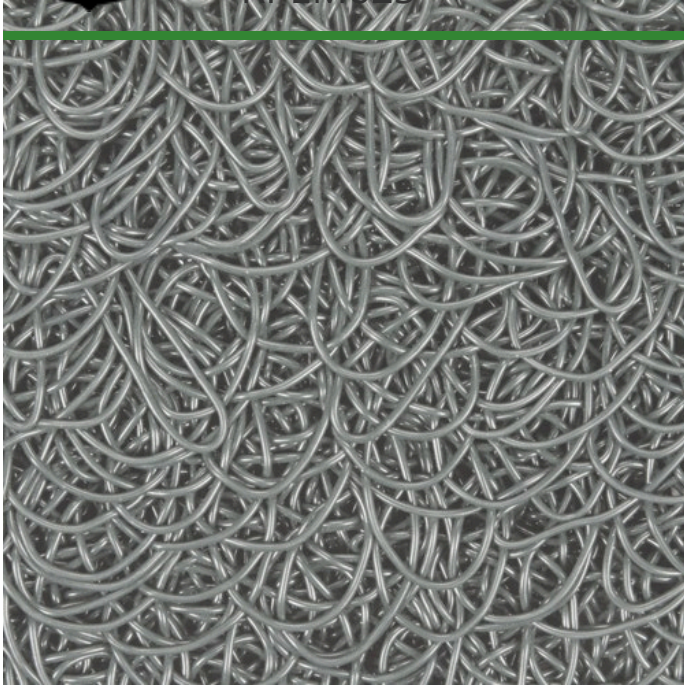

PEM Matting - 6 x 25 Roll

RPEM625

Details

Solve your Softspikes slippage problems! P.E.M. matting provides sure footing and excellent traction, reducing risk of slippage and injury on bridges, steps and walkways. Eliminates golf ball bounce on cart paths and worn pathways. Ideal for beverage areas, tee boxes, clubhouse areas, around greens or fairways. Adhere to concrete, wood, asphalt or steel with silicone or screws. Trims easily with razor knife for custom fitting. Lightweight yet resistant to wind uplift. Water drains through the mat eliminating standing liquids. Moisture evaporates beneath mat reducing algae growth. Cleans easily with sweeping or wash down. UV to resist fading. Weatherability -35F to +180F. Hunter Green or Black. Silicone requirements - 4 tubes/roll for foot traffic, 8 tubes/roll for cart traffic.

- Improves footing in high traffic areas
- Water drains through
- Moisture evaporates beneath mat
- Cleans easily
- Adheres to concrete, wood, asphalt or steel
- Weather and UV resistant
- 72" wide x 25 foot roll

Specifications

Manufacturer

R&R Products

Options

Color

- Black
- Sand
- Gray
- Green
- Chocolate Brown
- Blue

GERT KAUFMANN Golf Course Management

Graf-Buttler-Strasse 7 Haimhausen, 85778