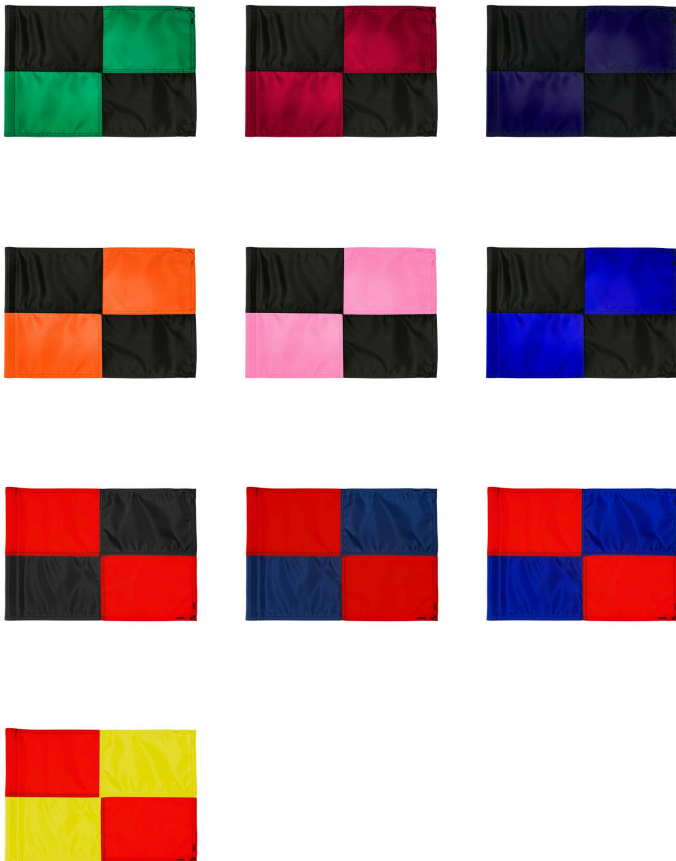

GERT KAUFMANN Golf Course Management

Graf-Buttler-Strasse 7 Haimhausen, 85778
+498133907773

<https://golfkauf.rrproducts.com/>