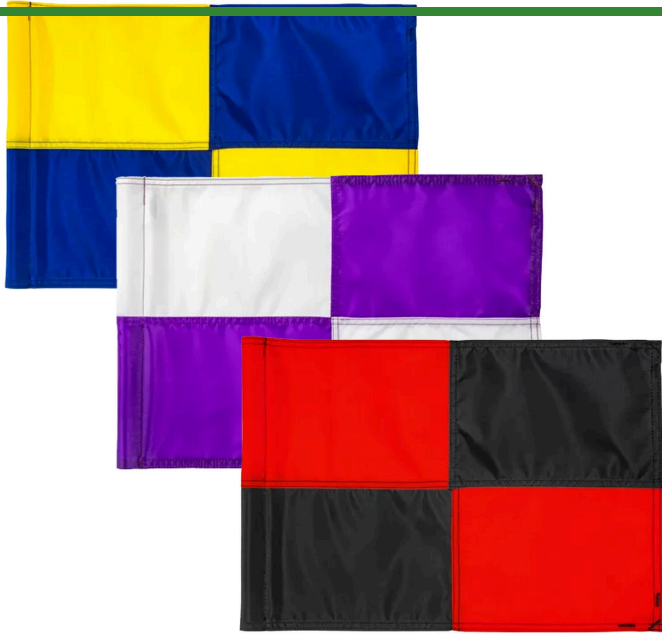

# Large Check Golf Flag - 400D Tube

RPF41106

### Details

R&R checkered golf flags are sewn with vibrant colors and manufactured in our own sewing facility in the USA to insure superior quality. Outstanding craftsmanship with double lock-stitch hems and bar-tacked corners for added strength. The heavyweight 400 denier nylon provides excellent flag longevity. 14 in x 20 in. Sold each, so you can order a set and a spare!