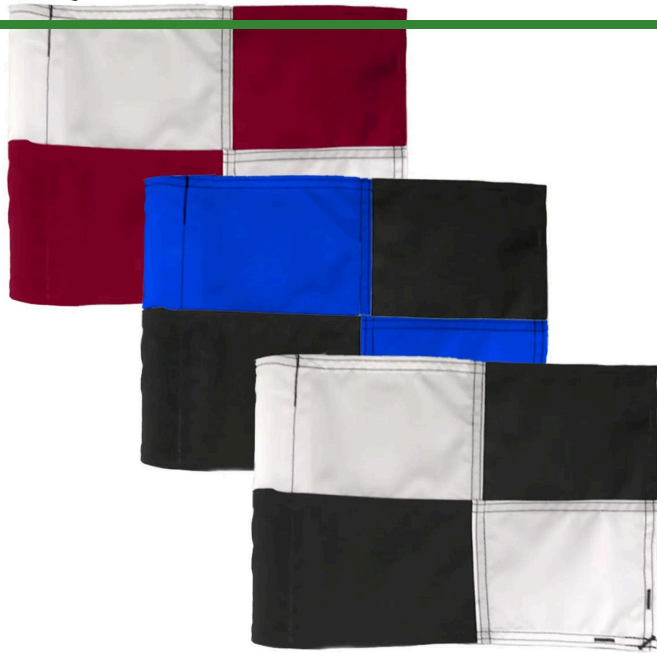

Large Check Practice Green Flag - 9x12

RPF43106

Details

Manufactured in our own sewing facility in the USA to insure superior quality, the 9" x 12" practice green flags are available in a rainbow of vibrant colors. Excellent craftsmanship with double lock-stitch hems and bar-tacked corners for added strength. The durable 400 denier nylon provides extended life. Sold each, so you can order a set and spare!

Specifications

Manufacturer R&R Products

Options

Flag Color	Black White Red Yellow
Accent Color	Pink Yellow Red Navy Blue Orange Royal Blue Maroon Emerald Green Purple Black

GERT KAUFMANN Golf Course Management