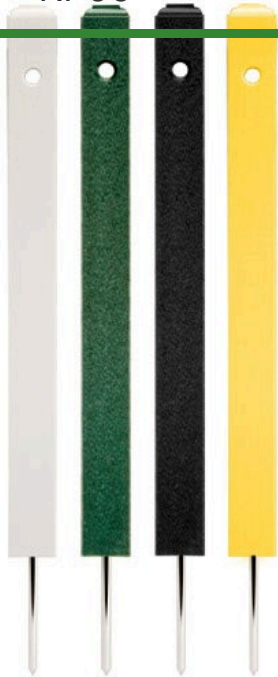

# Rope Stake with Center Hole - 2 x 2

RP00

## Details

Center hole pattern for permanent rope placement in recycled plastic lumber maintenance-free stakes. Requires no painting and will not rot or splinter. Fade resistant. Smooth, classic beveled edge top. Spike base for easy installation. Available in 12", 18" and 24" lengths

- Recycled plastic lumber requires no painting
- Maintenance free & fade resistant
- Center hole for rope and beveled edge top
- Steel Spike base

## Options

Length. 12 in  
18 in  
24 in

Color White  
Yellow  
Green  
Black