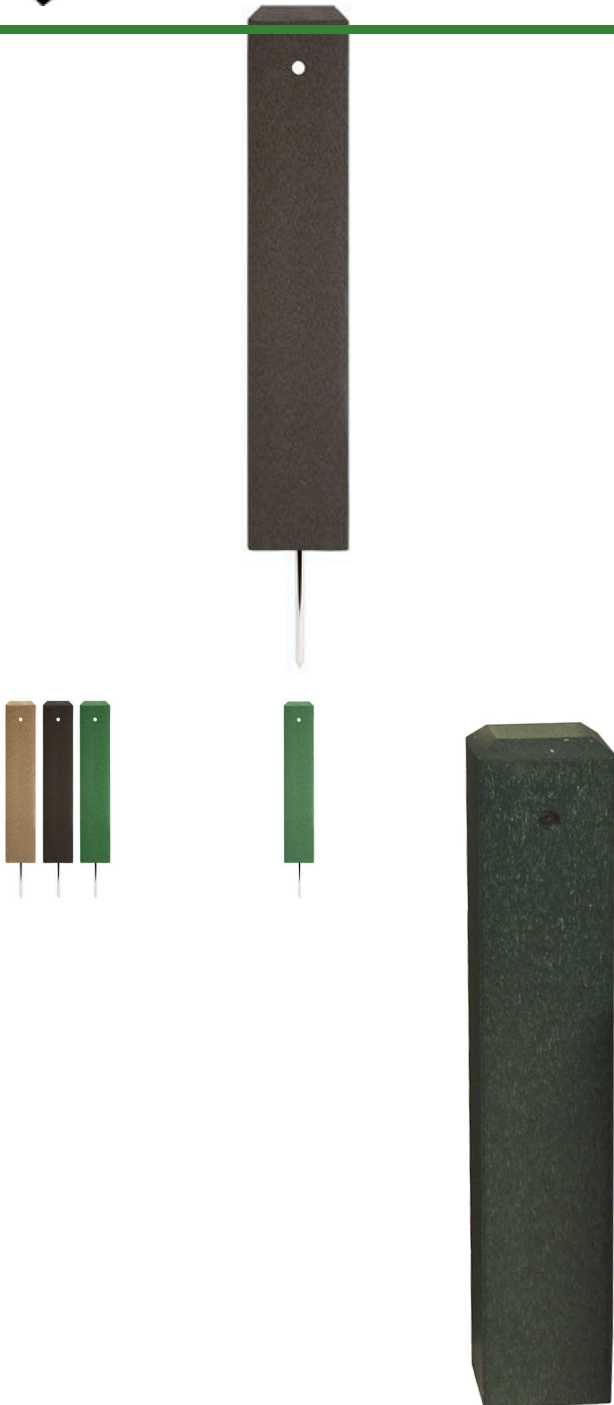

# Rope Stake with Center Hole - 4 x 4

RP05

## Details

Smooth design with a classic beveled edge. Maintenance-free, recycled plastic lumber has centered hole for permanent rope placement. Requires no painting and will not rot or splinter; fade resistant. Spike base for easy installation.

- Recycled plastic lumber requires no painting
- Maintenance free & fade resistant
- Center hole for rope and beveled edge top
- Steel Spike base