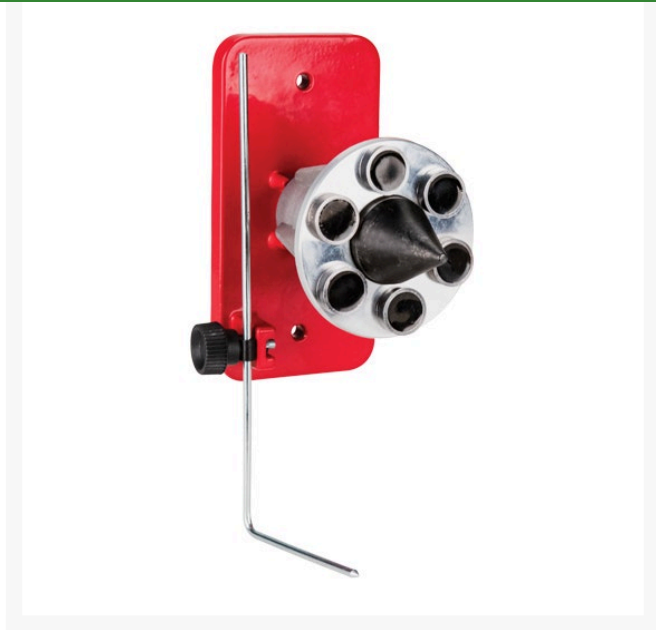

Precision Rotary Blade Balancer

R42-047

Details

Simple and easy way to check the balance of rotary blades.

- Six magnets allow better stability
- Quality Construction
- Precision Bearing Motion
- Wall / Post Mount