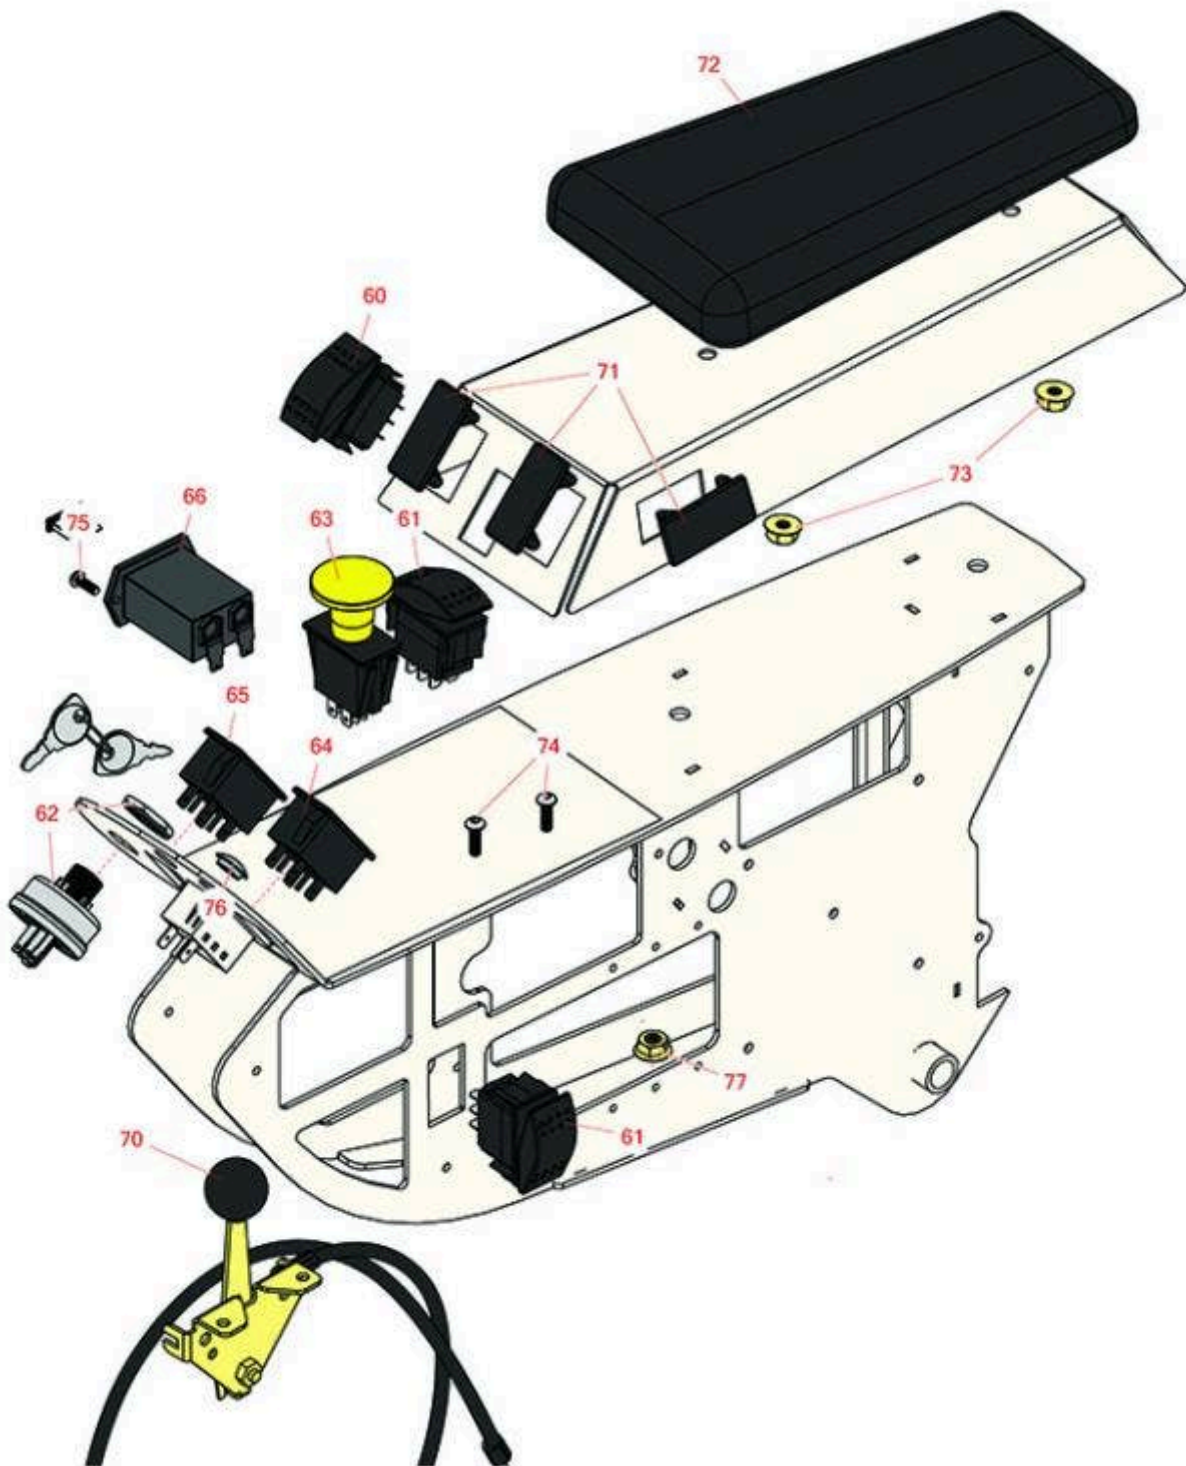

Replaces Toro Groundsmaster 4700-D

Parts

Traction Unit - Model 30858

Console & Control Arm

All original equipment manufacturers names and part numbers are used for identification purposes only, and we are in no way implying that our products are original equipment parts. Prices subject to change without notice.

Replaces Toro Groundsmaster 4700-D Parts

Traction Unit - Model 30858
Console & Control Arm

Item No	R&R Part No.	OEM Part No.	Description	Qty Req	Order Quantity
Gauges and Controls					
60	R100-1535	100-1535, 100-8492	Switch	1	
61	R95-8999	95-8999	Switch - Headlight	1	
62	R151386	106-5269, 121-5159	Ignition Switch Assy	1	
63	R93-9999	93-9999	Switch - Pto	1	
64	R100-8071	100-8071	Lamp - Warning	1	
65	R100-8070	100-8070	Lamp - Warning	1	
66	R75-6820	75-6820	Meter - Hour - Quartz	1	
Other Parts Available					
70	R115-9117	115-9117	Cable - Throttle	1	
71	R99-7420	100-8493, 99-7420	Plug-Hole	2	
72	R108-7602	108-7602	Arm Rest	1	
73	R104-8300	104-8300, 104-8300, 119-4041	Locknut - 5/16-18 Flanged Y/Zinc	5	
74	R3290-134	3290-134	Screw - 10-24x5/8 Hh Ms	2	
75	R32144-18	32144-18	Screw - Hex HD	2	
76	R2410-64	2410-64	Plug-Button	1	
77	R104-8301	104-8301, 104-9301, 109-6658, 133-7570	Locknut - 3/8-16 Nylon Flanged	2	