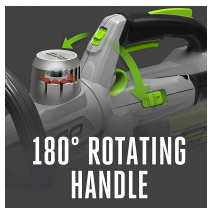

# EGO 25in Hedge Trimmer - Bare Tool

REGHT2500

## Details

Designed for professionals, the commercial hedge trimmer is precision engineered to tackle the toughest hedges with ease. Powered by the petrol-matching commercial backpack battery, a single charge delivers impressive run times. While the smooth and quiet brushless motor and gearbox give you all the power you need without the vibration, fumes and noise of a petrol engine. The high-quality EGO blades are made from laser-cut-steel with diamond-ground edges to stay sharp longer than conventional blades. 25in Steel Blade.. Bare tool only.