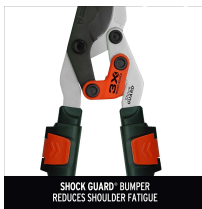

Corona Extendable Duallink Bypass Loppers - 29.5in - 37.5in RCSL4364

Details

Get the job done faster and easier with longer reach, boosted power and reduced effort using the DualLINK extendable lopper with Comfort GEL grips. Enjoy maximum power cutting performance for limbs up to 1-3/4in. with a non-stick blade and large opening hook. Strong, trapezoid steel handles extend 29.5in to 37.5in. to make your reach easier and the job faster. The reduced handle opening makes the job easier with less work and more power. The ShockGUARD bumper system is designed to reduce shock and arm fatigue.

- Strong, trapezoid steel handles extend 29.5in to 37.5in
- Power SOURCE cutting action for limbs up to 1-3/4 in.
- Non-stick blade with large opening hook
- Extreme comfort grips
- ShockGUARD bumper system
- Reduced handle opening for less work and more power