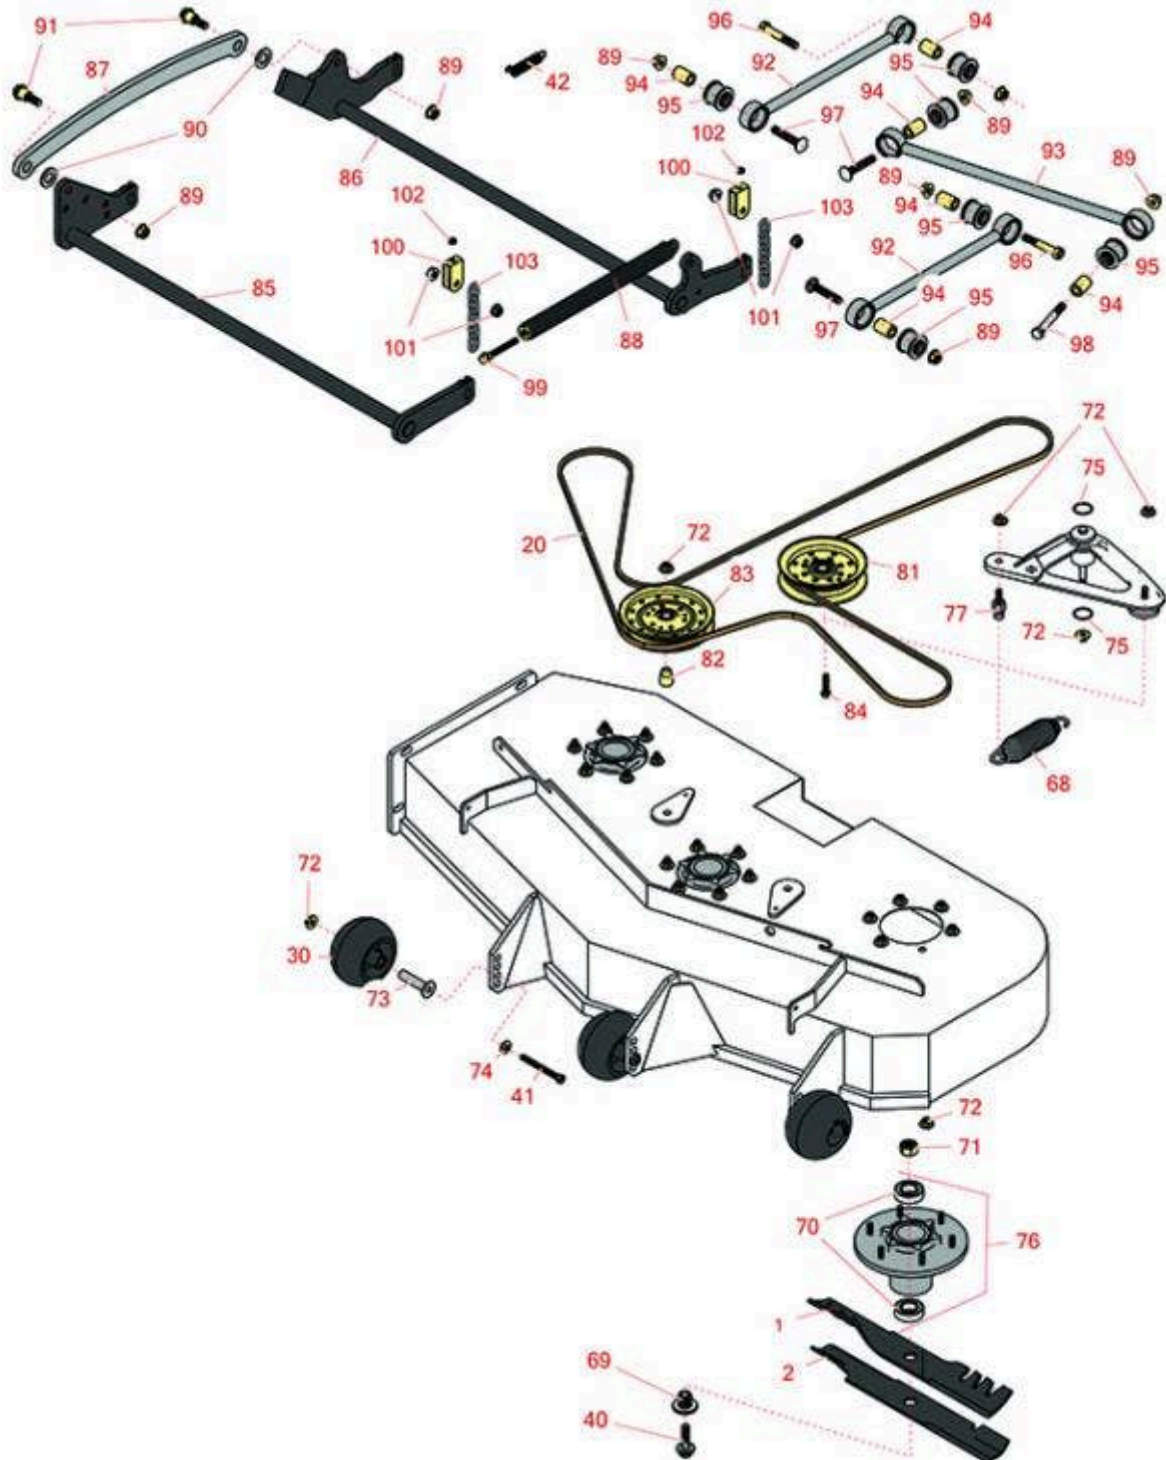

Replaces Exmark Lazer Z Propane Parts

Zero-Turn Mower with 52in Deck - Model LZS740PKC52400
52in Deck

All original equipment manufacturers names and part numbers are used for identification purposes only, and we are in no way implying that our products are original equipment parts. Prices subject to change without notice.

Replaces Exmark Lazer Z Propane Parts

Zero-Turn Mower with 52in Deck - Model LZS740PKC52400
52in Deck

Item No	R&R Part No.	OEM Part No.	Description	Qty Req	Order Quantity
Blades					
1	R116-5175	116-5175	Mower Blade - 18 in Mulching	3	
1	RRB4065-1803	116-5175, 116-5175-S	Mower Blade - Mulcher 18 x 2.5in x 15/16 Mt Hole	3	
2	RRB3065-1803	103-6402, 103-6402-S, 106-6402	Mower Blade - High-Lift 18 x 2.5in x 15/16 Mt Hole	3	
Belts					
20	R135-5776-SL	109-4994, 135-5776	Belt - V - Deck	1	
Tires					
30	R103-8415	103-8415	Roller - Anti Scalp	3	
Other parts Available					
40	R109-9220	109-9220	Bolt - Sems 1/2-20	3	
41	R116-9362	116-9362	Bolt - Hex HD 3/8-16 x 3 3/4 GR8 YZ	3	
42	R109-7124	109-7124	Spring - Extension	1	
68	R116-6317	116-0133, 116-6317	Spring - Extension	1	
69	R103-3037	103-3037	Splined Bushing	3	
70	R116-0720	116-0720	Bearing - Ball - Special Triple Seal	6	
71	R116-7306	116-7306	Hex Nut - 3/4-16 with Nyloc	3	
72	R104-8301	104-8301, 109-6658	Locknut - 3/8-16 Nylon Flanged	31	
73	R116-8131	116-8131	Axle - Roller	3	