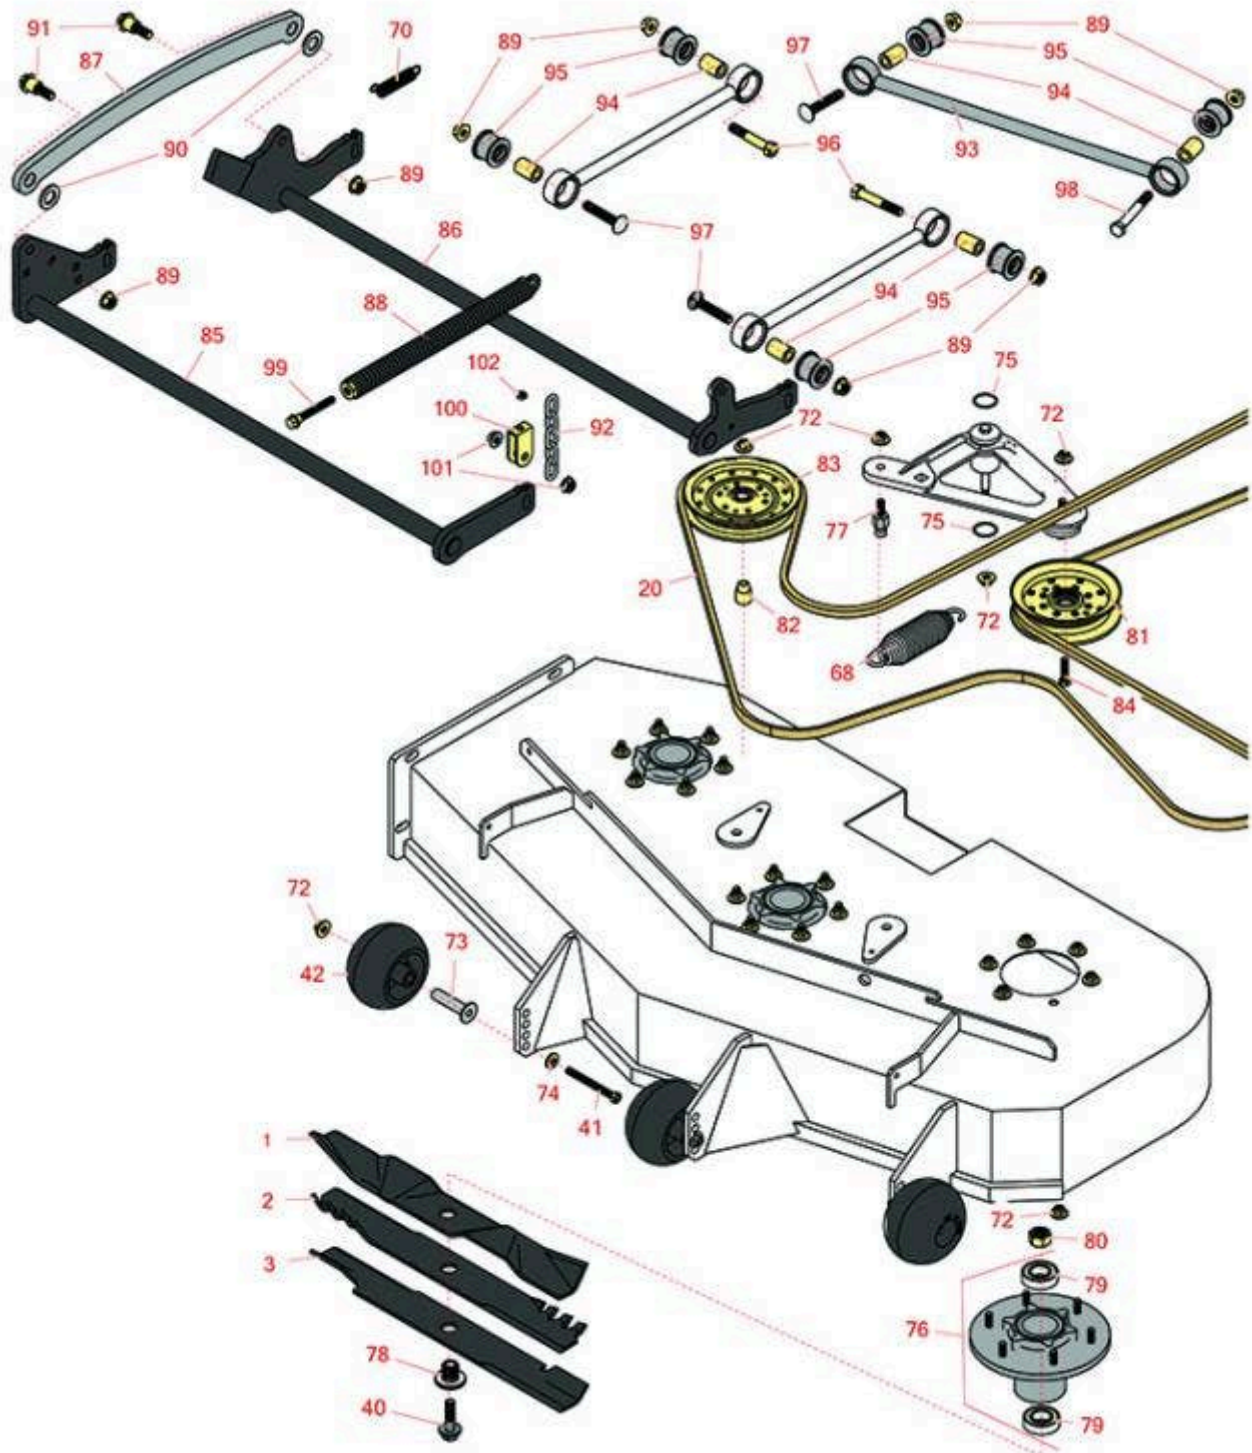

Replaces Exmark Lazer Z Propane Parts

Zero-Turn Mower with 60in Deck - Model LZS740PKC60400
60in Deck

All original equipment manufacturers names and part numbers are used for identification purposes only, and we are in no way implying that our products are original equipment parts. Prices subject to change without notice.

Replaces Exmark Lazer Z Propane Parts

Zero-Turn Mower with 60in Deck - Model LZS740PKC60400
60in Deck

Item No	R&R Part No.	OEM Part No.	Description	Qty Req	Order Quantity
Rotary Blades					
1	RRB4065-2001	116-5174, 116-5174-S	Mower Blade - Mulcher 20.5 x 2.5in x 15/16 Mt Hole	3	
2	R103-6393	103-6393	Mower Blade - 20-1/2 Mulching	3	
3	RRB3065-2001	103-6403, 103-6403-S	Mower Blade - High-Lift 20.5 x 2.5in x 15/16 Mt Hole	3	
Belts					
20	R135-5774	135-5774	Belt - 5V	1	
Other parts Available					
40	R109-9220	109-9220	Bolt - Sems 1/2-20	3	
41	R116-9362	116-9362	Bolt - Hex HD 3/8-16 x 3 3/4 GR8 YZ	4	
42	R103-8415	103-8415	Roller - Anti Scalp	4	
68	R116-6317	116-0133, 116-6317	Spring - Extension	1	
70	R109-7124	109-7124	Spring - Extension	1	
72	R104-8301	104-8301, 109-6658	Locknut - 3/8-16 Nylon Flanged	31	
73	R116-8131	116-8131	Axle - Roller	4	
74	R98-5975	98-5975	Washer - Belleville	4	
75	R106-7159	106-7159	O-Ring	2	
76	R116-3344	116-3344	Spindle Housing Assy	3	
77	R126-0423	126-0423	Pin - Spring - Anchor	1	
78	R103-3037	103-3037	Splined Bushing	3	