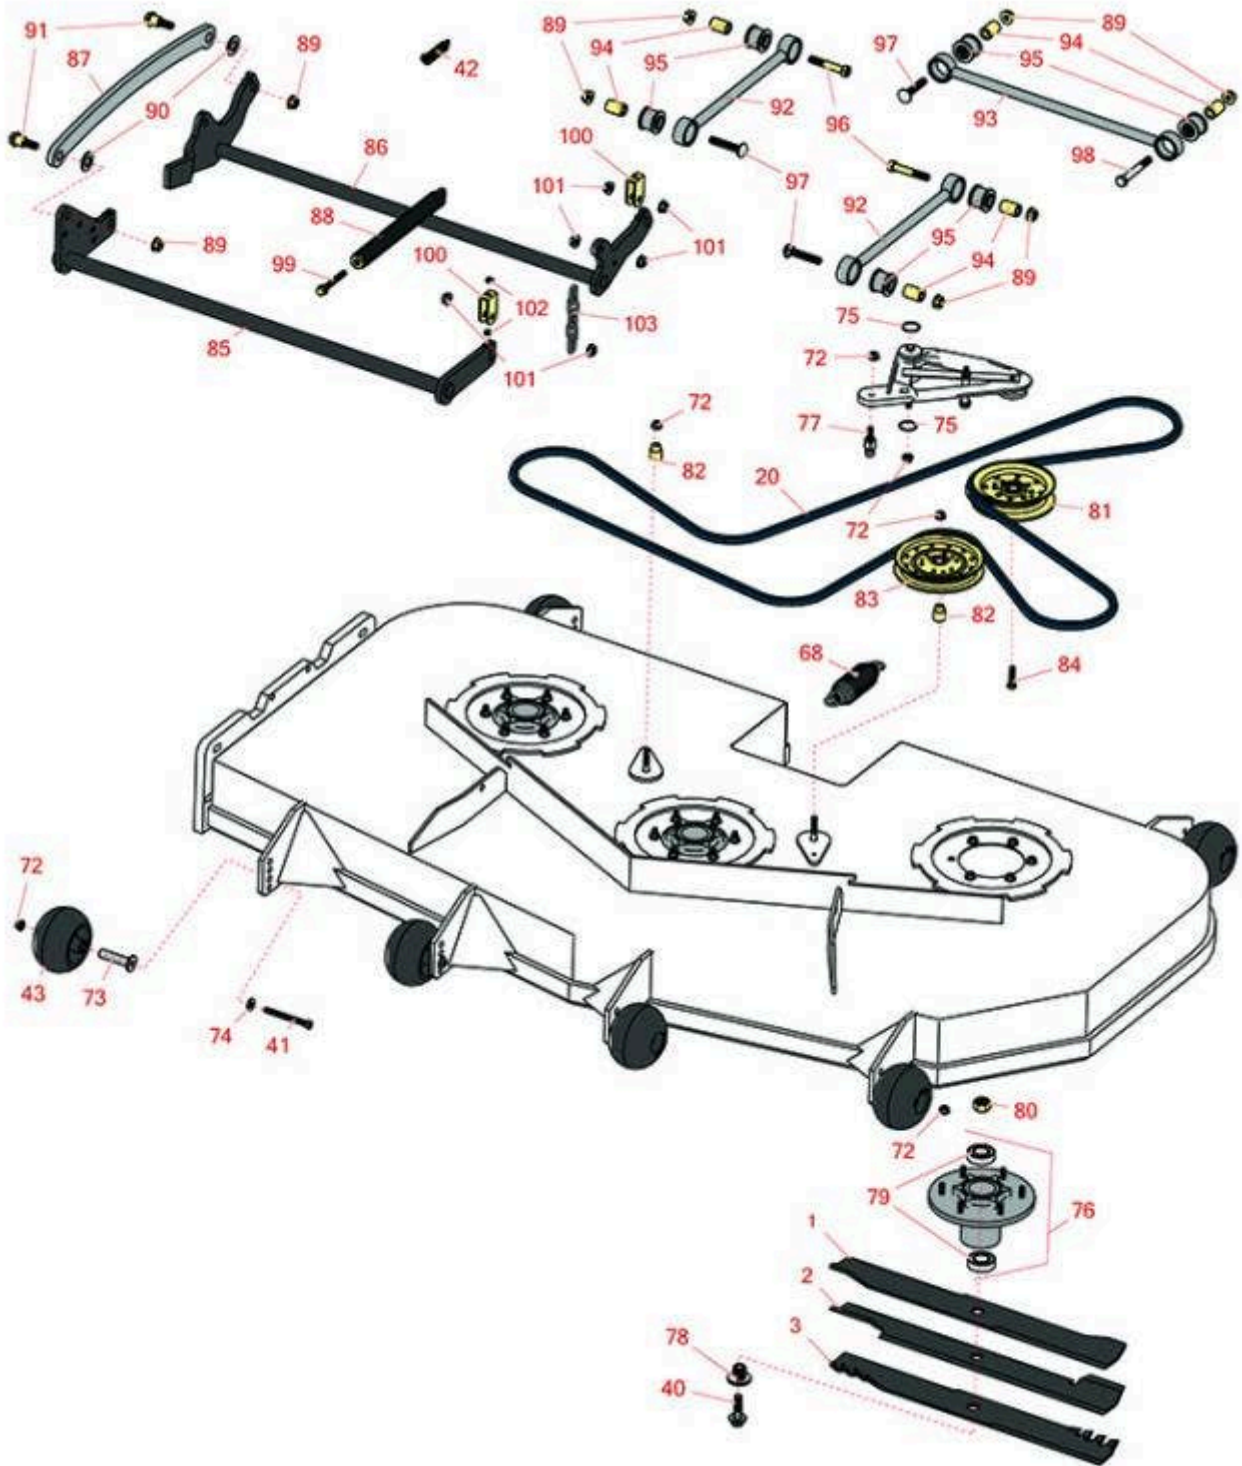

Replaces Exmark Lazer Z Propane Parts

Zero-Turn Mower with 72in Deck - Model LZS740PKC72400
72in Deck

All original equipment manufacturers names and part numbers are used for identification purposes only, and we are in no way implying that our products are original equipment parts. Prices subject to change without notice.

Replaces Exmark Lazer Z Propane Parts

Zero-Turn Mower with 72in Deck - Model LZS740PKC72400
72in Deck

Item No	R&R Part No.	OEM Part No.	Description	Qty Req	Order Quantity
Blades					
1	R103-6384	103-6384	Mower Blade - 24-1/2 in Solid	3	
2	R103-6404	103-6404	Mower Blade - 24-3/8 Notched	3	
3	RRB4110-2401	116-5171, 116-5171-S	Mower Blade - Mulcher 24.5 x 3in x 15/16 Mt Hole	3	
Belts					
20	R135-5777	135-5777	Belt - V	1	
Other parts Available					
40	R109-9220	109-9220	Bolt - Sems 1/2-20	3	
41	R116-9362	116-9362	Bolt - Hex HD 3/8-16 x 3 3/4 GR8 YZ	6	
42	R109-7124	109-7124	Spring - Extension	1	
43	R103-8415	103-8415	Roller - Anti Scalp	6	
68	R116-6317	116-0133, 116-6317	Spring - Extension	1	
72	R104-8301	104-8301, 109-6658	Locknut - 3/8-16 Nylon Flanged	33	
73	R116-8131	116-8131	Axle - Roller	6	
74	R98-5975	98-5975	Washer - Belleville	6	
75	R106-7159	106-7159	O-Ring	2	
76	R116-3344	116-3344	Spindle Housing Assy	3	
77	R126-0423	126-0423	Pin - Spring - Anchor	1	
78	R103-3037	103-3037	Splined Bushing	3	
79	R116-0720	116-0720	Bearing - Ball - Special Triple Seal	6	