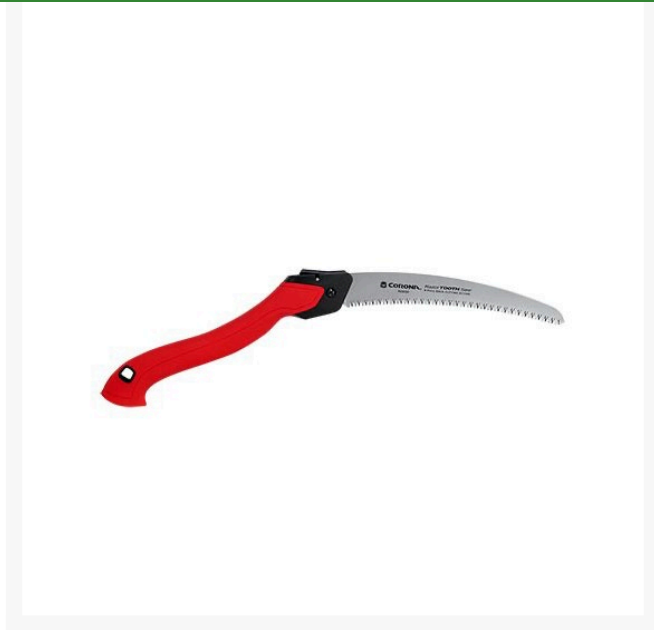

Corona Razorooth Folding Saw - 10in

RCRS16150

Details

This 10in folding saw with 3-sided razor teeth, is ideal for cutting 5in - 6in dia. small to medium branches. Removes significantly more material per pull stroke than conventional blades and features up to 6 teeth per inch with curved blade design for faster cutting. The impulse hardened teeth provide long service extending the life of the tool, season after season. The folding blade is curved, taper-ground and replaceable. This easy to latch blade prevents injury when not in use. 10in blade.

- 3-Sided Razor Teeth for Efficient Cutting
- Comfortable, Ergonomically Designed, Comfortable, Co-molded Handle
- 10in Blade Ideal for Cutting 5in - 6in dia. Small to Medium Branches
- Curved Folding Blade, Taper Ground, Replaceable
- Up to 6 Teeth Per Inch and Curved Blade for Faster Cutting
- Cuts are Smoother and Quicker Than a Regular Saw
- 10in Blade