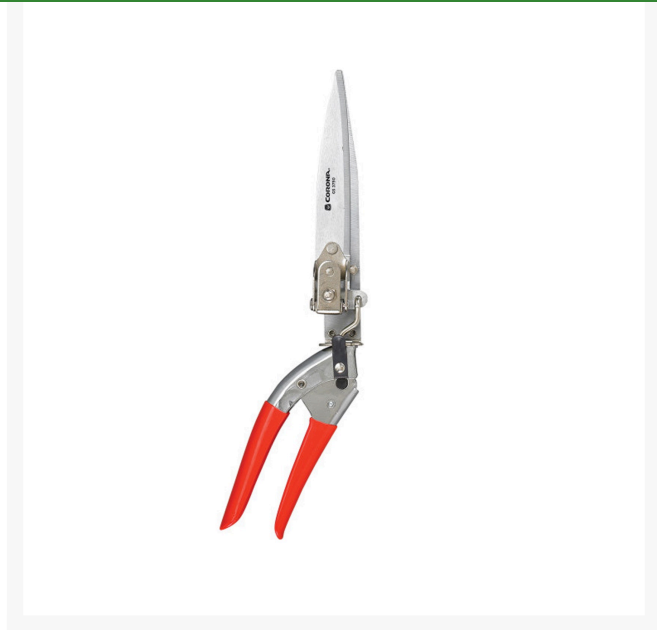

Corona Swivel Grass Shear - 5-1/4in

RCGS3750

Details

The versatile 3-position blade provides vertical for edging, horizontal for trimming and angled for hard-to-reach areas. Designed with precision-ground, high-carbon steel blades and durable chrome plating. Easy to set thumb lock. 5-1/4in blade length.

- Versatile 3-position Blade - Vertical for Edging, Horizontal for Trimming and Angled for Hard to Reach Areas
- Durable Chrome Plating
- Precision-ground, High-carbon Steel Blades
- Easy to Set Thumb Lock
- 5-1/4in Blade Length

Specifications

Manufacturer	Corona
Blade Material	Steel
Dimensions	6-1/4in Blade

GERT KAUFMANN Golf Course Management

Graf-Buttler-Strasse 7 Haimhausen, 85778
+498133907773

<https://golfkauf.rrproducts.com/>