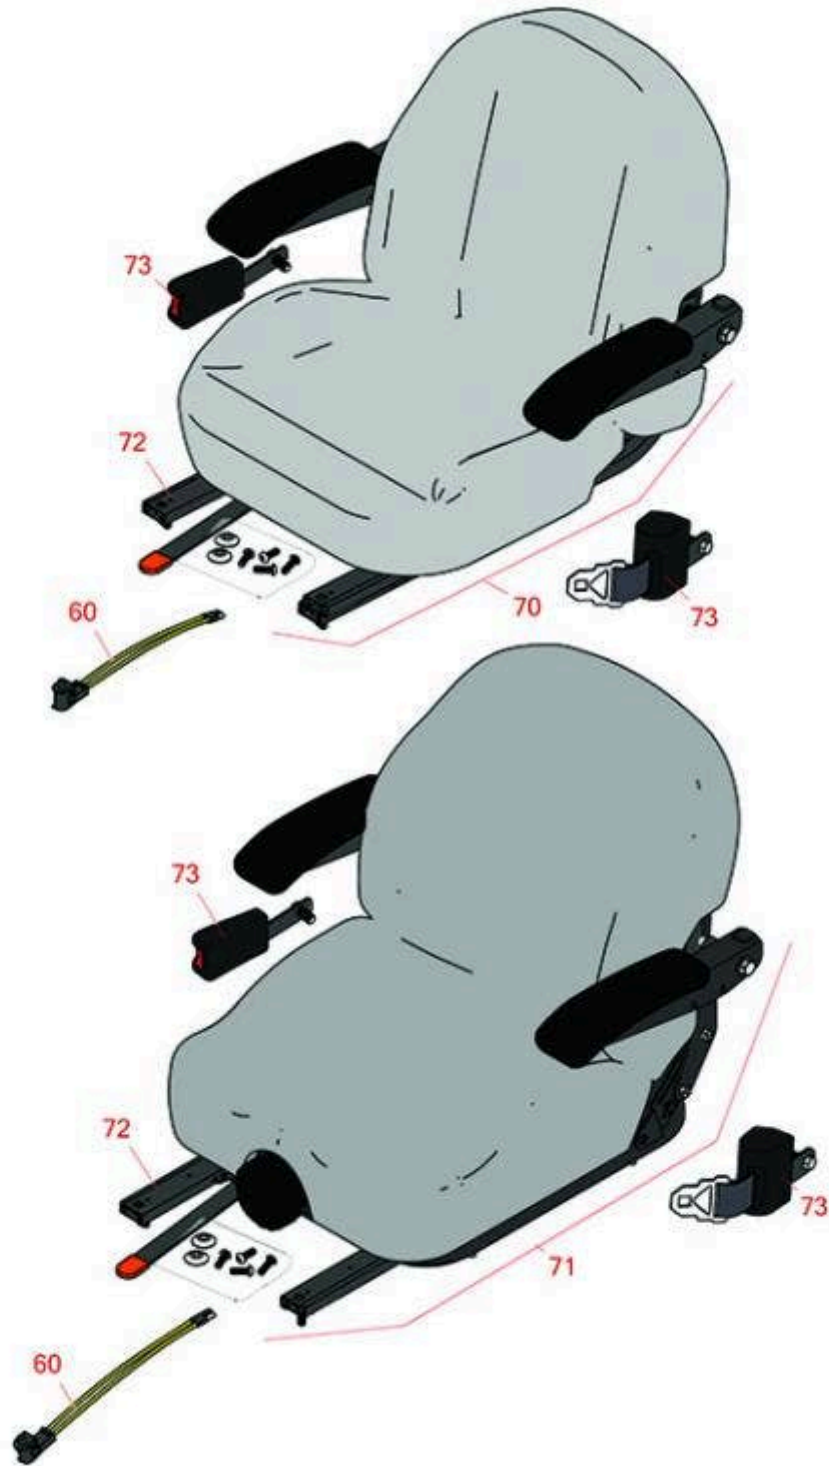

# Replaces Exmark Lazer Z Propane Parts

Zero-Turn Mower with 52in Deck - Model LZS740PKC52400  
Seat

All original equipment manufacturers names and part numbers are used for identification purposes only, and we are in no way implying that our products are original equipment parts. Prices subject to change without notice.

# Replaces Exmark Lazer Z Propane Parts

Zero-Turn Mower with 52in Deck - Model LZS740PKC52400  
Seat

Item No	R&R Part No.	OEM Part No.	Description	Qty Req	Order Quantity
60	<b>R150229</b>	82-2190	Switch - Operator Presence	1	
70	<b>R750205</b>	126-1366, 126-5801, 126-8290	Seat - Light Grey Deluxe w/Arms & Track Set	1	
71	<b>R750210</b>	116-8912	Seat - Light Grey Deluxe w/Arms w/Suspension	1	
<i>Tech Note: INCL SUSPENSION &amp; TRACK SET:</i>					
72	<b>R109-9801</b>	109-9801	Seat Track Set	1	
73	<b>R109-9805</b>	109-9805	Seat Belt Kit	1	